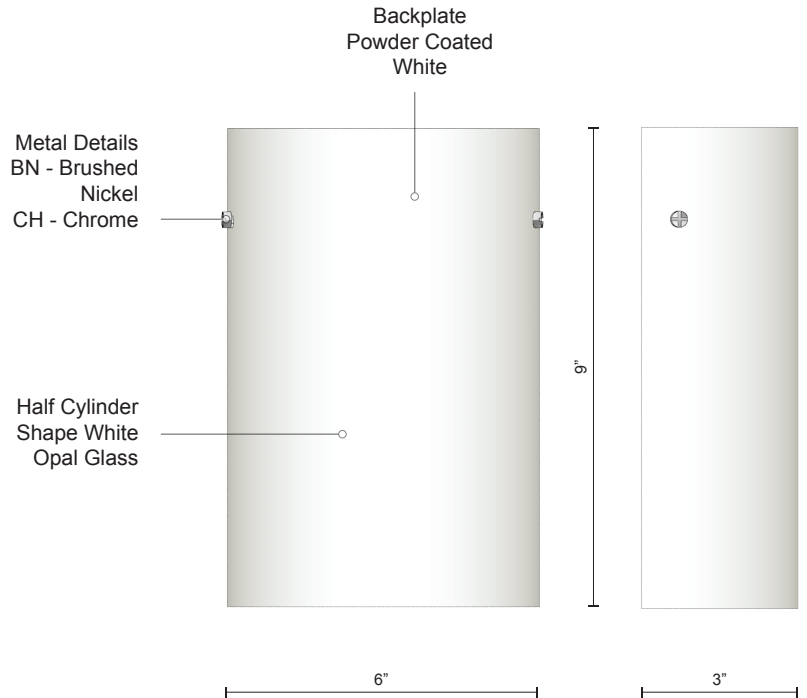

WS3309

SPECIFICATION SHEET

PROJECT		
DATE		TYPE

Sophisticated LED technology meets indoor wall sconce fixture

- White opal glass shade
- Brushed nickel finish
- Dimmable with ELV dimmer (Not included)
- 120V

Color Temp 3000K
 CRI (Ra) >90
 Dimming 100% - 10%
 Rated Life 50,000 hours

Voltage	Watt	LED Lumens	Delivered Lumens	Finish(es)
120V	9.5W	800lm	575lm	BN / CH

WS3309-CH

WS3309-CH

WS3309-BN