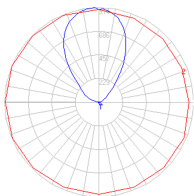

1 Box

1 x 17-7/16" x 12-11/16" x 4-13/16" / 4.85 lbs - 44 cm x 32 cm x 12 cm / 2.2 kg

Light distribution

Indirect

Luminaire weight

3.59 lbs / 1.63 kg

Red = Max Cd. Through Vertical plane

Blue = Max Cd. Through Horizontal plane