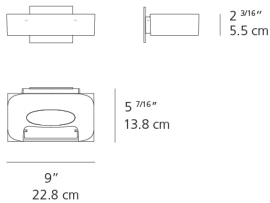

Melete wall LED 2700K

1633W18A

SPECIFICATIONS

Design By

Pio & Tito Toso

Collection

Design

Specifications

Delivered lumens	1764.61lm
Light output ratio	62.59lm/W
Power consumption	28W
Led type	24W Array*
CCT (Correlated Color Temperature)	2700K
CRI (Color Rendering Index)	>93
Life expectancy	50000Hrs
Control type	Dimmable 2-Wire**
Input Voltage	120-277V
Driver	HATCH - 1 x XTC32-0700P-UNV-I

**Reverse or forward phase (120v only)

Colors & Finishes

☐ White

Materials

- Body in die-cast aluminum

Features & Accessories

Dimensions

Packaging

1 Box

1 x 17-7/16" x 12-11/16" x 4-13/16" / 4.85 lbs - 44 cm x 32 cm x 12 cm / 2.2 kg

Light distribution

Indirect

Luminaire weight

3.59 lbs / 1.63 kg

Red = Max Cd. Through Vertical plane

Blue = Max Cd. Through Horizontal plane

Warranty

5 year limited warranty