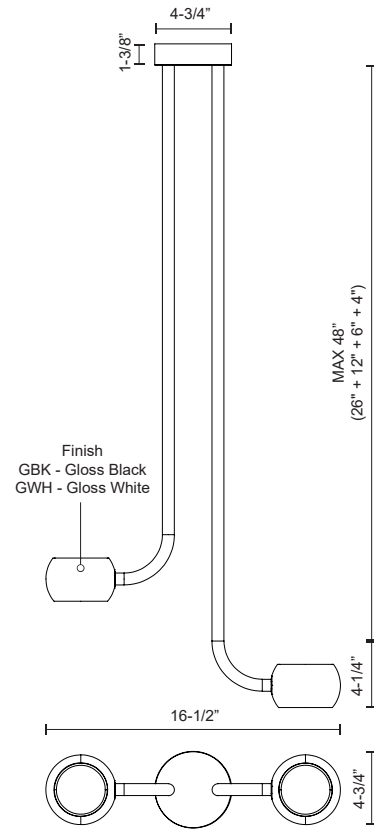

FLUX MP46608

PENDANTS

PROJECT

DESCRIPTION

Combining a truncated spherical aesthetic with modern adjustability features the Flux collection is ideal for the sophisticated interior setting. A flat recessed glass diffuser, partially frosted in its center, is showcased within the precise cast aluminum drum, providing an ambient wash where directed. The illuminated ring serves dual functions as a finder light and indicative perimeter for the touch actuated dimmer. Magnetic connectors allow for an unrestricted range of rotation and ease of assembly. Available in a range of configurations.

MP46608-GBK
Gloss Black

MP46608-GWH
Gloss White

SPECIFICATION DETAILS

* For custom options, consult factory for details.

Fixture Dimensions	L16-1/2" x W4-3/4" x H4-1/4"
Light Source	LED with DC Driver
Wattage	20W
Total Lumens	1600lm
Delivered Lumens	GBK-420lm; GWH-742lm;
Voltage	120V
Color Temperature	3000K
CRI (Ra)	90CRI
Optional Color Temps	2700K - 5000K Available, Minimum Order Quantities Apply
LED Rated Life	50,000 hours
Diffuser Details	Acrylic diffuser
Dimming	100% - 10%, Touch dimmer
Adjustable	Yes
Rod Length	48" Max (26" + 12" + 6" + 4")
Ceiling Adaptor	Yes, Up to 6 degrees
Location	Dry
Warranty	5 Years
Canopy Dimensions	D4-3/4" x H1-3/8"