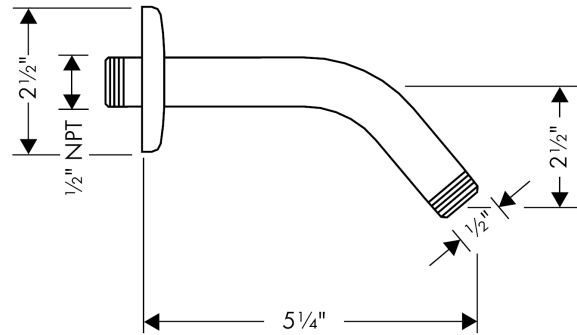

Showerarm Standard 6"

Finishes : **chrome** Part no. : **27411003**

Description

Features

- Brass
- 1/2" NPT
- Escutcheon

Item details

List Price \$ 36.00

Compliance

Product image

Scale drawing

Showerarm Standard 6"

Finishes : **chrome** Part no. : **27411003**

Exploded drawing

Year of production: >03/07

Showerarm Standard 6"

Finishes : **chrome** Part no. : **27411003**

Spare parts list

Year of production: >**03/07**

Pos.	Description	Part no.	Price	PU
1	escutcheon Ø 64 mm	88536000	-	1