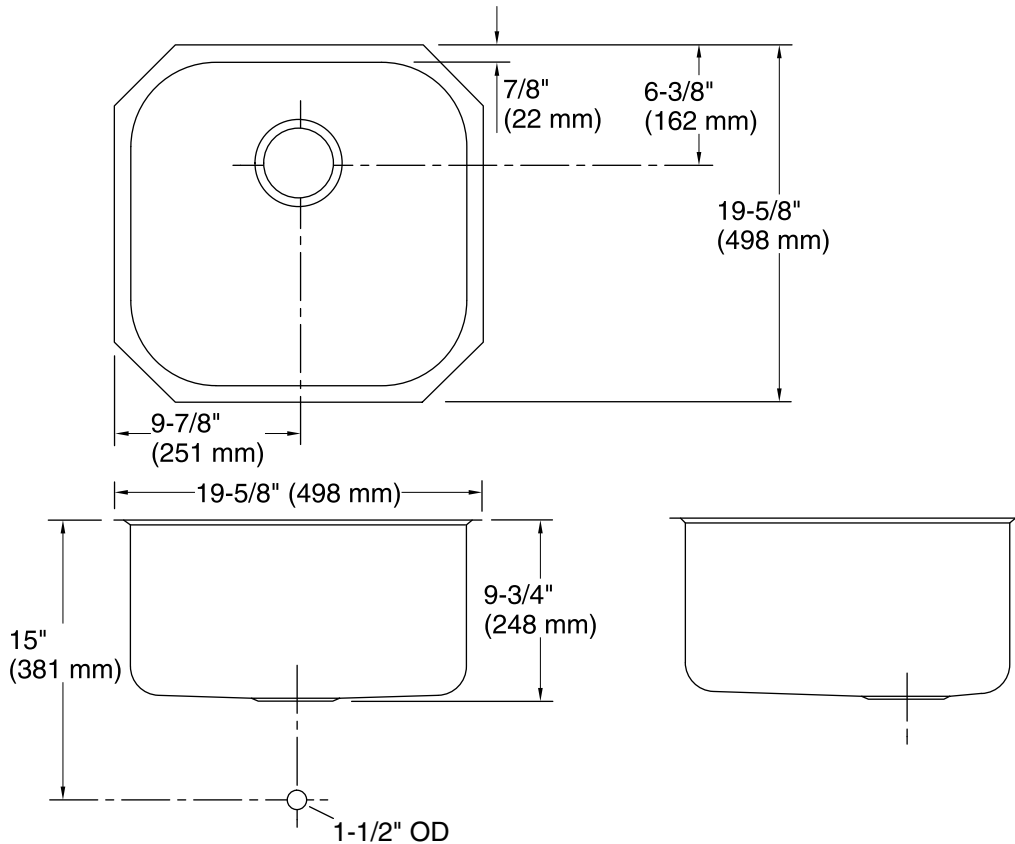

#### Features

- 24-inch minimum base cabinet width.
- Single bowl.
- 9-1/2-inch depth provides generous workspace.
- No faucet holes.
- SilentShield® sound-absorption technology offers quieter performance.
- Includes installation hardware.

## Technical Information

All product dimensions are nominal.

Bowl configuration:	Single
Installation:	Under-mount
Min. base cabinet width:	24" (610 mm)
Bowl area (Only):	Length: 17-7/8" (454 mm) Width: 17-7/8" (454 mm) Bowl depth: 9-1/2" (241 mm)
Drain hole:	3-5/8" (92 mm)
Template:	113196-7, required, included