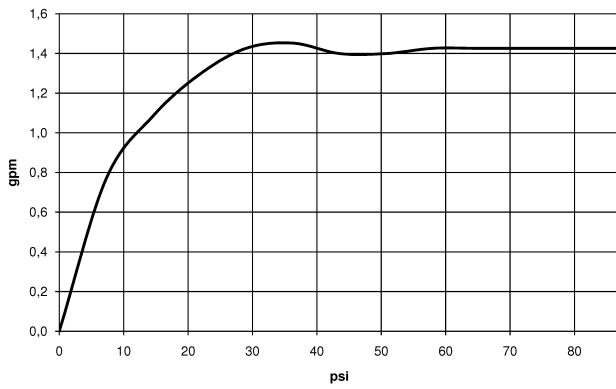

## Kitchen sink - Tara Ultra

Single-lever mixer pull-down with spray function - polished chrome

Article number: 33 870 875-00 0010

- 9-1/2" Projection
- Swiveling spout 360°
- Optional restriction, swivels 150°
- Laminar and spray function
- Total height 19-5/8"
- 9-1/2" height to aerator/spout outlet
- 1-3/8" hole diameter
- 2x 10 mm flexible supply lines including 3/8" US adapters
- 59" metal shower hose
- Sprayface with descaling system
- Water flow rate limited to max. gpm
- lead-free
- (ADA)
- Internal backflow preventer.
- Push button locks into spray mode when pressed. To switch back to laminar flow the water must be turned off.

polished chrome

All dimensions in mm / inch = mm x 0,0394

Kitchen sink - Tara Ultra  
Single-lever mixer pull-down with spray function - polished chrome  
Article number: 33 870 875-00 0010

### Flow rate chart