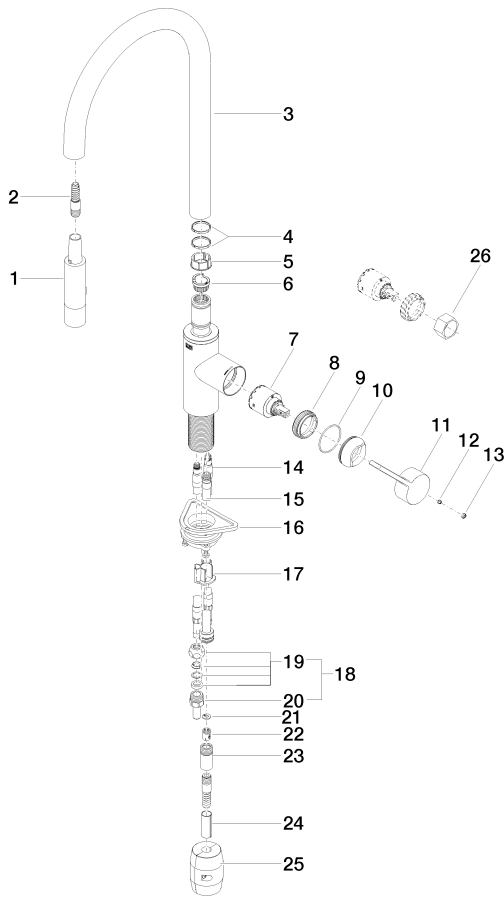

### Recommended article

10 713 970-00

AIR SWITCH operating button, trim parts only - polished chrome

82 424 970-00

Soap dispenser without flange - polished chrome

**Kitchen sink - Tara Ultra**  
**Single-lever mixer pull-down with spray function - polished chrome**  
**Article number: 33 870 875-00 0010**

**Spare parts list**

Number	Item Number	Designation	Number of units
1	04 12 11 148 00-00	shower head - polished chrome	1
2	04 30 02 120 00-00	Tube - polished chrome	1
3	90 28 22 304 00-00	Outlet - polished chrome	1
4	09 28 10 160 90	Ring -	1
5	09 18 40 186 90	Hood / sleeve -	1
6	09 30 11 203 90	Automatic flow rate regulator -	1
7	90 15 05 062 00 90	EHM cartridge -	1
8	09 23 10 072 90	Mounting bracket -	1
9	09 14 10 190 90	Washer -	1
10	09 28 30 030-00	Hood / sleeve - polished chrome	1
11	09 20 87 020-00	Lever - polished chrome	1
12	09 31 11 063 90	Mounting bracket -	1
13	90 31 20 087 00-00	Cover - polished chrome	1
14	04 30 04 098 00 90	Tube -	2
15	04 28 20 066 00 90	Pipe -	1
16	04 30 11 040 00 90	Mounting bracket -	1
17	09 20 93 056 90	Tube -	1
18	04 24 04 222 00-00	Mounting bracket - polished chrome	2
19	04 23 30 031 01-07	Wall connection - Rough nickel-plated	2
20	09 24 04 222 10-00	Wall connection - polished chrome	2
21	09 16 01 023 90	Ring -	1
22	09 23 01 096 90	Application -	1
23	90 24 03 253 00 90	Wall connection -	1
24	09 30 03 038 90	Tube -	1
25	04 21 50 010 00 90	Mounting bracket -	1
26	09 30 09 031 90	assembly wrench -	1