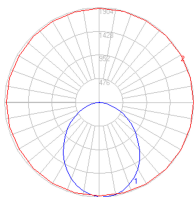

Features & Accessories

- Suitable for watertight connection
- Electronic ballast integrated in body

Dimensions

Packaging

2 Boxes

1 x 99-11/16" x 46-9/16" x 31-3/16" / 178.57 lbs - 253 cm x 118 cm x 79 cm / 81 kg

1 x 25-11/16" x 25-11/16" x 23-11/16" / 158.73 lbs - 65 cm x 65 cm x 60 cm / 72 kg

Light distribution

Direct

Luminaire weight

196.21 lbs / 89 kg

Red = Max Cd. Through Vertical plane
Blue = Max Cd. Through Horizontal plane