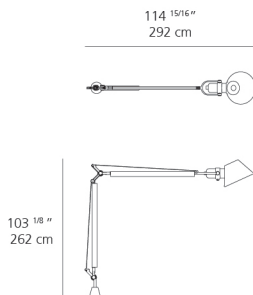

Lamp type	CFL
Lamp	2X42W Gx24Q-4
Lamp Included	No
Control type	On/Off
Input Voltage	120V
Power consumption	N/A
Ballast	N/A

Colors & Finishes

- Aluminum (Diffuser & Body)
- Grey (Fixed support)

Materials

- Fixed support (pivot) in mass-colored concrete
- Body in aluminum
- Diffuser in mass-pigmented polypropylene
- Screen in silkscreened methacrylate
- Reflector in painted aluminum

Features & Accessories

- Suitable for watertight connection
- Electronic ballast integrated in body

Dimensions

Packaging

2 Boxes

1 x 99-11/16" x 46-9/16" x 31-3/16" / 178.57 lbs - 253 cm x 118 cm x 79 cm / 81 kg

1 x 25-11/16" x 25-11/16" x 23-11/16" / 158.73 lbs - 65 cm x 65 cm x 60 cm / 72 kg

Light distribution

Direct

Luminaire weight

196.21 lbs / 89 kg

Red = Max Cd. Through Vertical plane
Blue = Max Cd. Through Horizontal plane