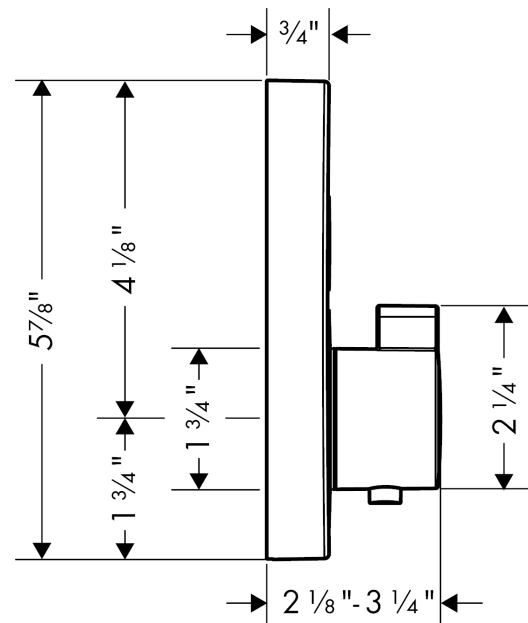

ShowerSelect S
Thermostatic Trim for 1 Function, Round
 Finishes : **chrome** Part no. : **15744001**

Description

Features

- Select push-button on/off control for 1 outlet
- Flow: 7.00 GPM (26.5 L/Min)
- Thermostatic cartridge, Start/stop cartridge
- Anti-scald 100° safety stop
- Optimized for water-efficient shower products

Item details

List Price \$ 621.00

Technology

Compliance

Product image

Scale drawing

ShowerSelect S
Thermostatic Trim for 1 Function, Round
 Finishes : **chrome** Part no. : **15744001**

Exploded drawing

Year of production: >12/14

ShowerSelect S
Thermostatic Trim for 1 Function, Round
 Finishes : **chrome** Part no. : **15744001**

Spare parts list

Year of production: >12/14

Pos.	Description	Part no.	Price	PU
1	non return valve	97980000	-	1
2	noise reduction	94073000	-	1
3	O-ring 16x2	98133000	-	1
4	set of screws	96525000	-	1
5	shut off unit	95758000	-	1
6	nut	98368000	-	1
7	Select-adapter	92219000	-	1
8	set of symbols	92218000	-	1
9	thermostat cartridge	98282001	-	1
10	O-ring 20x1,5	98197000	-	1
11	O-ring 25x1,5	98146000	-	1
12	O-ring 25x2,5	92146000	-	1
13	nut	98913000	-	1
14	sleeve	92216000	-	1
15	handle fixing set	95843000	-	1
16	set of fixing screws	96454000	-	1
17	O-ring 44x4	98471000	-	1
18	escutcheon Ø 150 mm	92272001	-	1
19	extension 25 mm	13595000	-	1
20	extension 22 mm (Ø 170 mm)	13596000	-	1
21	set of fixing screws	97747000	-	1
22	fit-up aid	92540000	-	1
23	non return valve (pressure-resistant up to 2 MPa)	92594000	-	1
a	handle for thermostat	92215001	-	1
b	holder for escutcheon	98793000	-	1
c	compensation set 1°	95521000	-	1
d	nut and flange	92696000	-	1
e	symbol head shower Rain large	93571880	-	1
f	symbol head shower Rain small	93572880	-	1
g	symbol handshower	93573880	-	1
h	symbol Flood jet	93574880	-	1
i	symbol Whirl	93575880	-	1
j	symbol Mono	93576880	-	1
k	symbol tub	93577880	-	1
l	symbol body shower	93578880	-	1
m	symbol ON/OFF	93579880	-	1