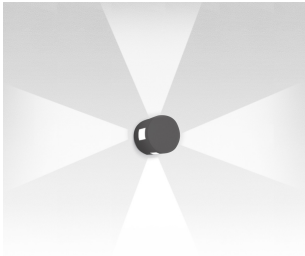

Effetto round wall 4 large beams 3000K

SPECIFICATIONS

T42104LW28

Design By

Ernesto Gismondi

Collection

Outdoor

Colors & Finishes

■ Anthracite grey

Materials

- Body in aluminum

Specifications

Delivered lumens	205lm
Light output ratio	18.64lm/W
Power consumption	11W
Led type	10W Array*
CCT (Correlated Color Temperature)	3000K
CRI (Color Rendering Index)	>80
Life expectancy	50000Hrs
Control type	On/Off
Input Voltage	120V
Driver	- 1 x
BUG Rating	B0-U3-G1

Features & Accessories

- Electronic driver integrated
- Standard non dimmable
- For dimming options, please consult with your Artemide Sales Representative