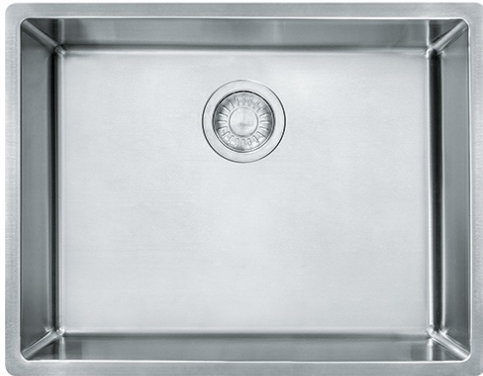

KITCHEN SINK

Stainless Steel | 122.0627.761

FAMILY : Sinks | SERIES : Cube | FINISH : Stainless Steel | STYLE : Contemporary | INSTALLATION TYPE : Undermount | MODEL : CUX110-21-CA

The Cube sink series boasts a minimalist, linear look with tight radius corners and is a perfect complement to a modern or transitional kitchen aesthetic.

FEATURES

- **Deep Capacity Bowl:** A large deep bowl makes it easy to clean cookware items and minimizes splashing, offering the form and function you expect from your sink.
- **Easy to Clean:** the resilient Pearl finish will stand up to heavy everyday use.
- **Efficient Drain:** The pitched bottom creates efficient draining, and the rear drain placement provides additional storage below the sink.
- **Undermount Installation:** Fitted underneath the counter, it gives an edgeless finish that is easy to clean.

TECHNICAL DATA

Cabinet Size	24"
Waste Outlet Diameter	3 1/2"
Length overall	22 3/4"
Width overall	17 3/4"
Length of large bowl	21 1/4"
Width of large bowl	16 1/8"
Depth of large bowl	9"
Number of Bowls	1
Gauge	18
Waste Kit Included	Yes
Model Name	CUX110-21-CA

KITCHEN SINK

Stainless Steel | 122.0627.761

FAMILY : Sinks | SERIES : Cube | FINISH : Stainless Steel | STYLE : Contemporary | INSTALLATION TYPE : Undermount |
MODEL : CUX110-21-CA

ACCESSORIES

112.0055.508