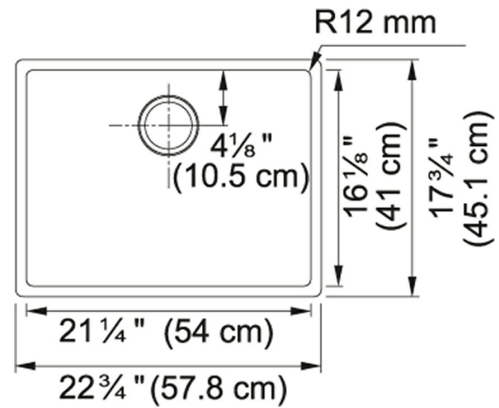

KITCHEN SINK

Stainless Steel | 122.0627.761

FAMILY : Sinks | SERIES : Cube | FINISH : Stainless Steel | STYLE : Contemporary | INSTALLATION TYPE : Undermount | MODEL : CUX110-21-CA

The Cube sink series boasts a minimalist, linear look with tight radius corners and is a perfect complement to a modern or transitional kitchen aesthetic.

FEATURES

- **Deep Capacity Bowl:** A large deep bowl makes it easy to clean cookware items and minimizes splashing, offering the form and function you expect from your sink.
- **Easy to Clean:** the resilient Pearl finish will stand up to heavy everyday use.
- **Efficient Drain:** The pitched bottom creates efficient draining, and the rear drain placement provides additional storage below the sink.
- **Undermount Installation:** Fitted underneath the counter, it gives an edgeless finish that is easy to clean.

TECHNICAL DATA

Cabinet Size	24"
Waste Outlet Diameter	3 1/2"
Length overall	22 3/4"
Width overall	17 3/4"
Length of large bowl	21 1/4"
Width of large bowl	16 1/8"
Depth of large bowl	9"
Number of Bowls	1
Gauge	18
Waste Kit Included	Yes
Model Name	CUX110-21-CA