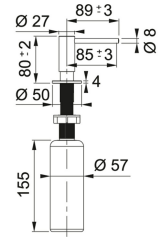

TECHNICAL DATA

Cabinet Size	24"
Waste Outlet Diameter	3 1/2"
Length overall	22 3/4"
Width overall	17 3/4"
Length of large bowl	21 1/4"
Width of large bowl	16 1/8"
Depth of large bowl	9"
Number of Bowls	1
Gauge	18
Waste Kit Included	Yes
Model Name	CUX110-21-CA

RECOMMENDED

115.0528.017

120.0385.082

134.0481.769

112.0625.483

133.0204.098
