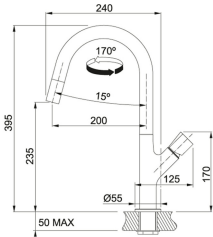

TECHNICAL DATA

Cabinet Size	24"
Waste Outlet Diameter	3 1/2"
Length overall	22 3/4"
Width overall	17 3/4"
Length of large bowl	21 1/4"
Width of large bowl	16 1/8"
Depth of large bowl	9"
Number of Bowls	1
Gauge	18
Waste Kit Included	Yes
Model Name	CUX110-21-CA

RECOMMENDED

115.0528.017

120.0385.082

134.0481.769

112.0625.483

133.0204.098
