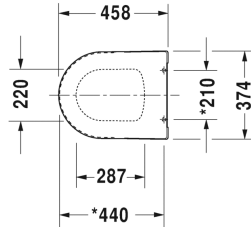

ME by Starck Toilet seat and cover # 002001..00 / 002001..00

Toilet seat and cover	Dimension	Weight	Order number
hinges stainless steel, without slow close			
Colors			
00 White 26 White/White Satin Matt			
Variant			
inside color White, outside color White		4.6 lb	002001..00
inside color White, outside color White Satin Matt		4.6 lb	002001..00

All drawings contain the necessary measurements which are subject to standard tolerances. They are stated in inch & mm and are non-binding. Exact measurements, in particular for customized installation scenarios, can only be taken from the finished ceramic piece.