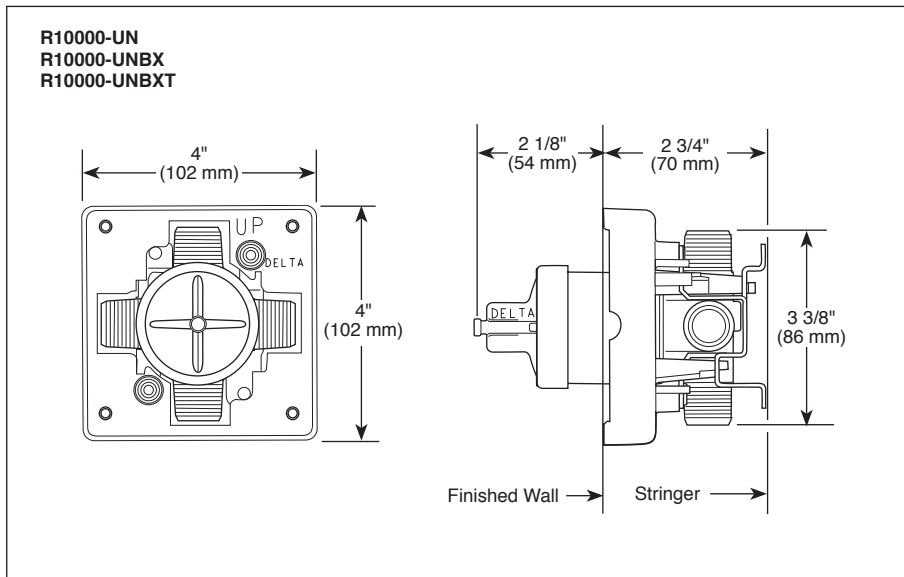

# MULTICHOICE® UNIVERSAL ROUGH VALVE BODY

- R10000-UN (Universal Inlets/Outlets)
- R10000-UNBX (Universal Single Box Model)
- R10000-UNBXHF (High Flow Shower Only)
- R10000-UNBXT (Thin Wall)
- R10000-UNWS (Universal with Stops)
- R10000-UNWSHF (High Flow with Stops)
- R10000-UNWSBXT (Thin Wall with Stops)
- R10000-PX (Pex Crimp Connections with UN Outlets)
- R10000-PXWS (Pex Crimp Connections with Stop with UN Outlets)
- R10000-IP (IPS Inlets/Outlets)
- R10000-IPWS (IPS with Stops)
- R10000-MF (Pex Cold Expansion Connections with UN Outlets)
- R10000-MFWS (Pex Cold Expansion with Stops with UN Outlets)

### STANDARD SPECIFICATIONS:

- Forged brass body.
  - Back-to-Back installation capabilities.
  - Can be tested with air (200 PSI) or water (300 PSI) without valve using supplied test cap.
  - Square plasterguard allows for right angle cuts.
  - Thin wall mounting.
  - For use with MultiChoice® Universal single or dual function trim. Cartridge ships with trim.
  - 1/2" outlets and connections.
- Note: No tub outlet in HF model.  
Note: Should use proper fitting with each type (copper tubing, iron pipe, and pex fitting).  
Note: Should use proper tooling with crimping pex fitting and cold expansion pex models.  
Note: IP indicates female 1/2" threaded connections.  
Note: UN indicates Universal type fitting and is 1/2" NPT male thread with 1/2" C.W.T. female sweat.