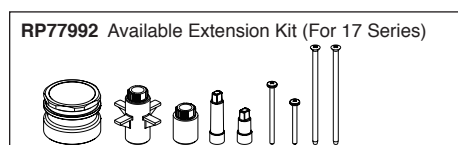

# MULTICHOICE® UNIVERSAL ROUGH VALVE BODY

- R10000-UN (Universal Inlets/Outlets)
- R10000-UNBX (Universal Single Box Model)
- R10000-UNBXHF (High Flow Shower Only)
- R10000-UNBXT (Thin Wall)
- R10000-UNWS (Universal with Stops)
- R10000-UNWSHF (High Flow with Stops)
- R10000-UNWSBXT (Thin Wall with Stops)
- R10000-PX (Pex Crimp Connections with UN Outlets)
- R10000-PXWS (Pex Crimp Connections with Stop with UN Outlets)
- R10000-IP (IPS Inlets/Outlets)
- R10000-IPWS (IPS with Stops)
- R10000-MF (Pex Cold Expansion Connections with UN Outlets)
- R10000-MFWS (Pex Cold Expansion with Stops with UN Outlets)

### STANDARD SPECIFICATIONS:

- Forged brass body.
  - Back-to-Back installation capabilities.
  - Can be tested with air (200 PSI) or water (300 PSI) without valve using supplied test cap.
  - Square plasterguard allows for right angle cuts.
  - Thin wall mounting.
  - For use with MultiChoice® Universal single or dual function trim. Cartridge ships with trim.
  - 1/2" outlets and connections.
- Note: No tub outlet in HF model.  
Note: Should use proper fitting with each type (copper tubing, iron pipe, and pex fitting).  
Note: Should use proper tooling with crimping pex fitting and cold expansion pex models.  
Note: IP indicates female 1/2" threaded connections.  
Note: UN indicates Universal type fitting and is 1/2" NPT male thread with 1/2" C.W.T. female sweat.