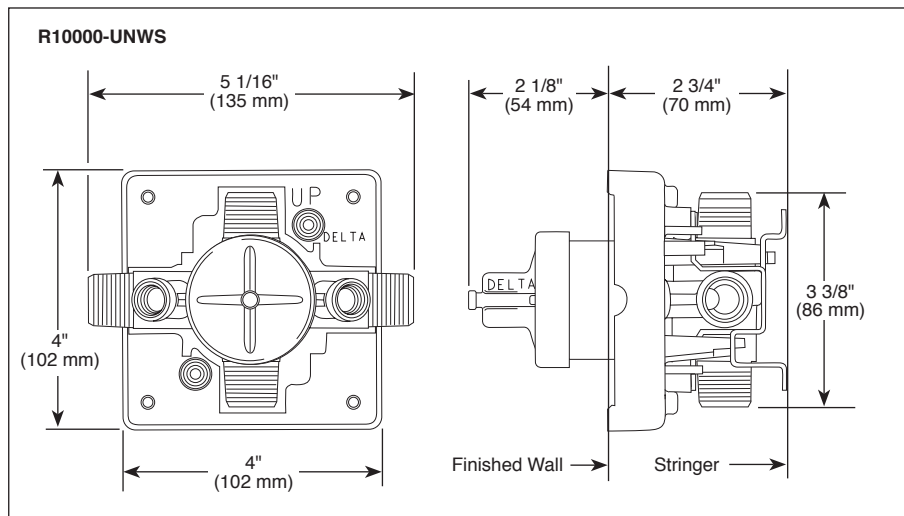

# MULTICHOICE® UNIVERSAL ROUGH VALVE BODY

- R10000-UN (Universal Inlets/Outlets)
- R10000-UNBX (Universal Single Box Model)
- R10000-UNBXHF (High Flow Shower Only)
- R10000-UNBXT (Thin Wall)
- R10000-UNWS (Universal with Stops)
- R10000-UNWSHF (High Flow with Stops)
- R10000-UNWSBXT (Thin Wall with Stops)
- R10000-PX (Pex Crimp Connections with UN Outlets)
- R10000-PXWS (Pex Crimp Connections with Stop with UN Outlets)
- R10000-IP (IPS Inlets/Outlets)
- R10000-IPWS (IPS with Stops)
- R10000-MF (Pex Cold Expansion Connections with UN Outlets)
- R10000-MFWS (Pex Cold Expansion with Stops with UN Outlets)

### STANDARD SPECIFICATIONS:

- Forged brass body.
  - Back-to-Back installation capabilities.
  - Can be tested with air (200 PSI) or water (300 PSI) without valve using supplied test cap.
  - Square plasterguard allows for right angle cuts.
  - Thin wall mounting.
  - For use with MultiChoice® Universal single or dual function trim. Cartridge ships with trim.
  - 1/2" outlets and connections.
- Note: No tub outlet in HF model.  
Note: Should use proper fitting with each type (copper tubing, iron pipe, and pex fitting).  
Note: Should use proper tooling with crimping pex fitting and cold expansion pex models.  
Note: IP indicates female 1/2" threaded connections.  
Note: UN indicates Universal type fitting and is 1/2" NPT male thread with 1/2" C.W.T. female sweat.