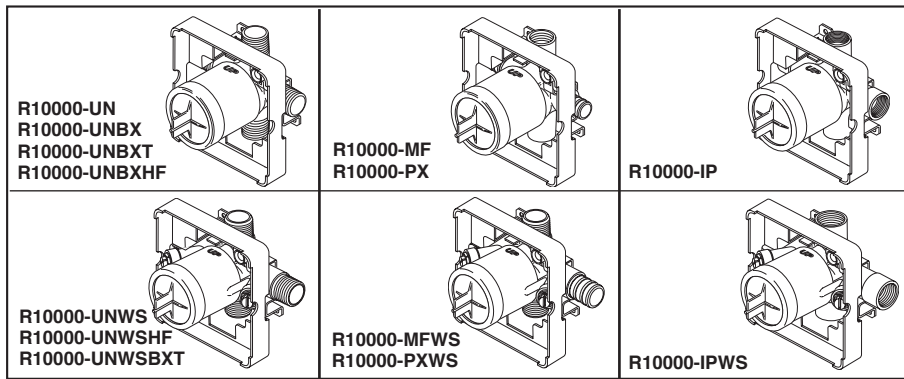

# MULTICHOICE® UNIVERSAL ROUGH VALVE BODY

- R10000-UN (Universal Inlets/Outlets)
- R10000-UNBX (Universal Single Box Model)
- R10000-UNBXHF (High Flow Shower Only)
- R10000-UNBXT (Thin Wall)
- R10000-UNWS (Universal with Stops)
- R10000-UNWSHF (High Flow with Stops)
- R10000-UNWSBXT (Thin Wall with Stops)
- R10000-PX (Pex Crimp Connections with UN Outlets)
- R10000-PXWS (Pex Crimp Connections with Stop with UN Outlets)
- R10000-IP (IPS Inlets/Outlets)
- R10000-IPWS (IPS with Stops)
- R10000-MF (Pex Cold Expansion Connections with UN Outlets)
- R10000-MFWS (Pex Cold Expansion with Stops with UN Outlets)

### STANDARD SPECIFICATIONS:

- Forged brass body.
  - Back-to-Back installation capabilities.
  - Can be tested with air (200 PSI) or water (300 PSI) without valve using supplied test cap.
  - Square plasterguard allows for right angle cuts.
  - Thin wall mounting.
  - For use with MultiChoice® Universal single or dual function trim. Cartridge ships with trim.
  - 1/2" outlets and connections.
- Note: No tub outlet in HF model.  
Note: Should use proper fitting with each type (copper tubing, iron pipe, and pex fitting).  
Note: Should use proper tooling with crimping pex fitting and cold expansion pex models.  
Note: IP indicates female 1/2" threaded connections.  
Note: UN indicates Universal type fitting and is 1/2" NPT male thread with 1/2" C.W.T. female sweat.