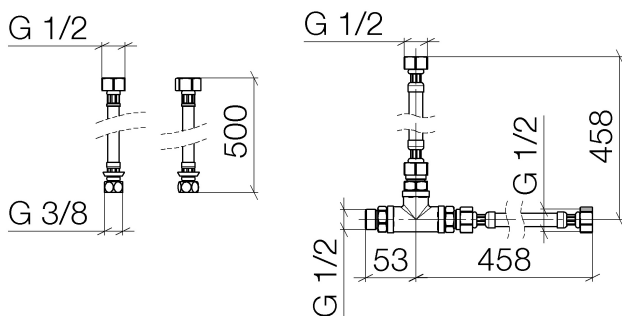

Sink - Deque

Hose set -

Article number: 12 509 970-90 0010

- 2x 1/2" x 1/2" x 16-1/4" high pressure lines
- 2x 3/8" x 1/2" x 19-5/8" high pressure lines
- Hose connections for combining 2 outlet points with diverter 29 12X SSS.

Dimensional drawing

All dimensions in mm / inch = mm x 0,0394

Sink - Deque

Hose set -

Article number: 12 509 970-90 0010

Sink - Deque

Hose set -

Article number: 12 509 970-90 0010