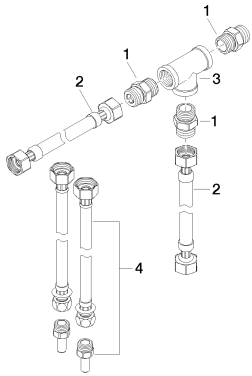

Sink - Deque

Hose set -

Article number: 12 509 970-90 0010

Spare parts list

Number	Item Number	Designation	Number of units