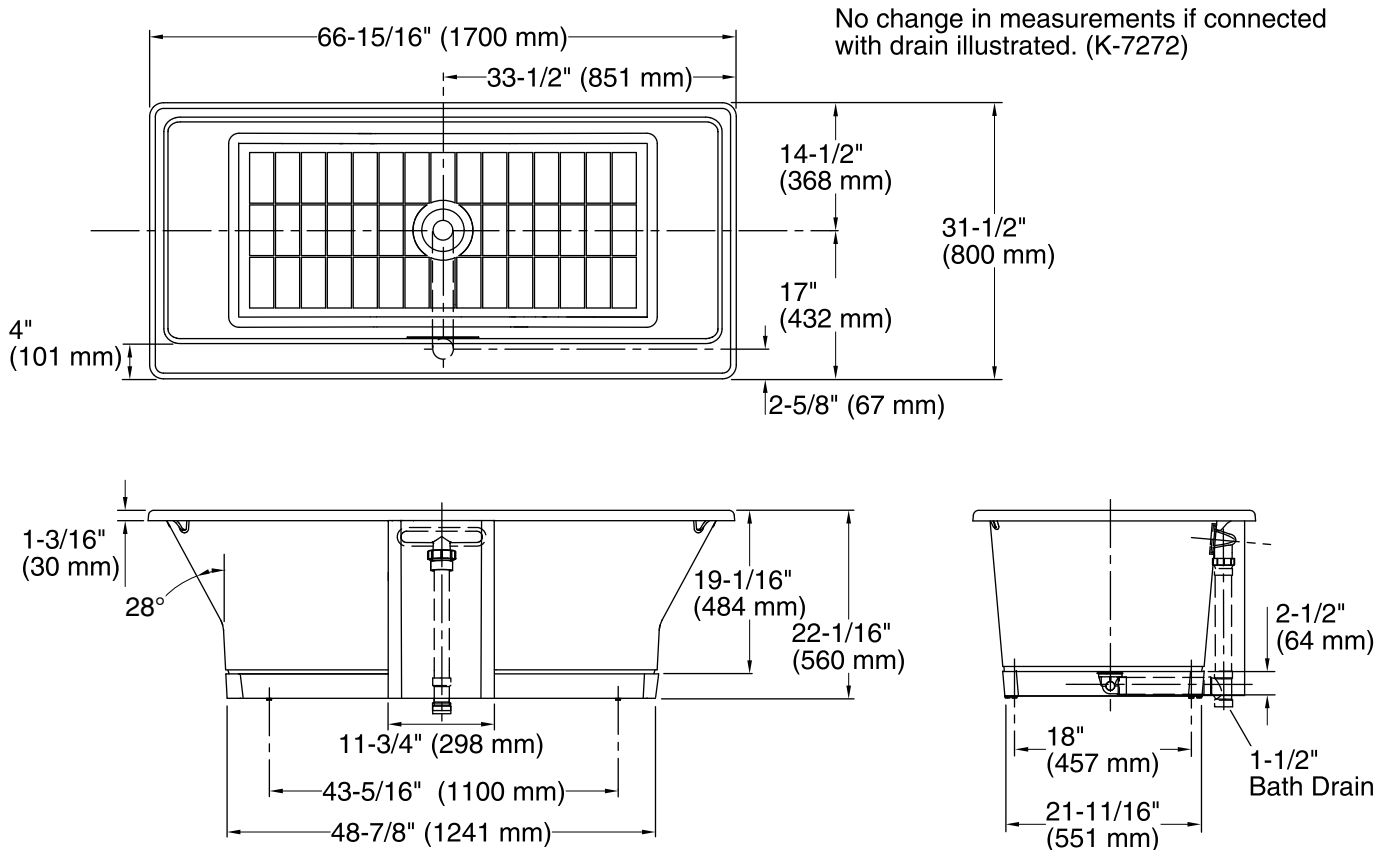

Features

- Freestanding design creates a striking focal point in your bathing area.
- Sloped lumbar support on both ends.
- Safeguard® slip-resistant surface on bath floor.
- Slotted overflow allows for deep soaking.
- Center toe-tap drain.
- Includes one wooden pedestal base, four cast iron adjustable feet, and one wooden overflow/drain shroud.
- Coordinates with other products in the Rêve collection.

Wooden Float

wooden overflow/drain shroud

Codes/Standards

ASME A112.19.1/CSA B45.2

ASTM F462

KOHLER® Enameled Cast Iron Bath and Shower Base Lifetime Limited Warranty

See website for detailed warranty information.

Available Colors/Finishes

Color tiles intended for reference only.

Color	Code	Description
-------	------	-------------

	0	White
--	---	-------

Technical Information

All product dimensions are nominal.

Installation:	Freestanding
Drain location:	Center
Basin area, bottom:	49" x 22" (1245 mm x 559 mm)
Basin area, top:	62-1/2" x 24-3/4" (1588 mm x 629 mm)
Weight:	365 lbs (165.6 kg)
Minimum floor load:	70 lbs/ft ² (341.8 kg/m ²)
Water depth:	15-1/4" (387 mm)
Water capacity:	75 gal (283.9 L)

Notes

Measure your actual product for rough-in details.

Install this product according to the installation instructions.

The hot water supply should be 70% of the capacity of the bath or greater. Installations will vary.