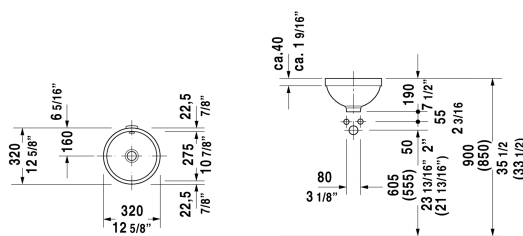

**Architec Vanity basin # 0319270000**

| &lt; Ø 10 7/8" Inch &gt; |

Vanity basin	Dimension	Weight	Order number
undermount basin, with overflow, without faucet deck, underside fully glazed, hardware included, Ø 10 7/8" Inch			
<b>Colors</b>			
00 White			
<b>Variant</b>			
☒	Ø 10 7/8" Inch	10.5 lb	0319270000
<b>Infobox</b>			
Measurements of undercounter models represent interior measurements			
Sanitary ceramics with the special WonderGliss surface finish will remain clean and attractive-looking for a long time to come. When ordering WonderGliss please add a "1" as eleventh digit to the model number.			
Hardware for stone countertops, (with the exception of # 046651)		0.4 lb	005028
Push button drain assembly for washbasins with overflow	2" Inch	0.8 lb	005052

All drawings contain the necessary measurements which are subject to standard tolerances. They are stated in inch & mm and are non-binding. Exact measurements, in particular for customized installation scenarios, can only be taken from the finished ceramic piece.