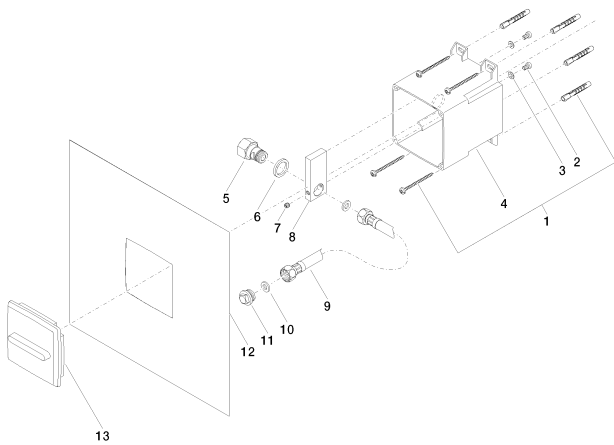

Shower - FM products

Rough -

Article number: 35 205 970-90 0010

- female thread 1/2" connection
- Mud guard
- Water protection

Dimensional drawing

All dimensions in mm / inch = mm x 0,0394

Shower - FM products

Rough -

Article number: 35 205 970-90 0010

Shower - FM products

Rough -

Article number: 35 205 970-90 0010

Recommended article

12 305 970 90

WATER POINTS Adapter
plate -

Spare parts list

Number	Item Number	Designation	Number of units
1	05 30 31 025 00 90	Mounting bracket -	2
2	09 30 30 112 90	Mounting bracket -	2
3	09 30 11 048 90	Washer -	2
4	09 11 11 032 90	Accessories FM -	1
5	09 24 03 201 20 90	Nipple -	1
6	09 14 05 001 90	Washer -	1
7	09 31 11 049 90	Mounting bracket -	1
8	09 17 20 096 90	Wall connection -	1
9	09 30 03 002 90	Tube -	1
10	09 14 20 007 90	Washer -	2
11	09 31 20 042 90	Plug for European drain -	1
12	04 14 03 118 00 90	Washer -	1
13	09 11 01 096 90	Cover -	1