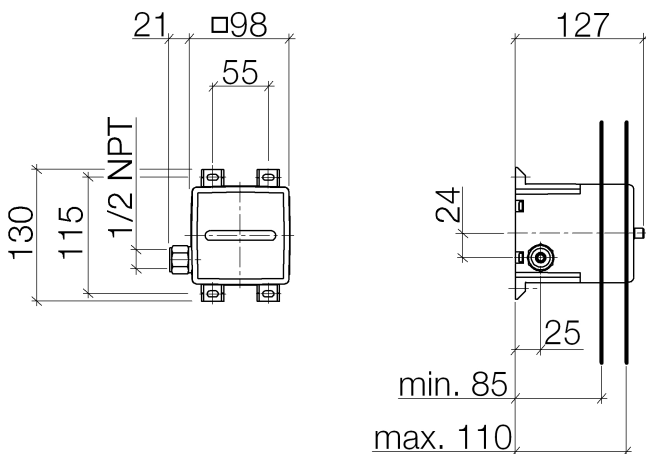

Shower - FM products

Rough -

Article number: 35 205 970-90 0010

- female thread 1/2" connection
- Mud guard
- Water protection

Dimensional drawing

All dimensions in mm / inch = mm x 0,0394

Shower - FM products

Rough -

Article number: 35 205 970-90 0010

Shower - FM products

Rough -

Article number: 35 205 970-90 0010

Recommended article

12 305 970 90

WATER POINTS Adapter
plate -

Spare parts list

Number	Item Number	Designation	Number of units
1	05 30 31 025 00 90	Mounting bracket -	2
2	09 30 30 112 90	Mounting bracket -	2
3	09 30 11 048 90	Washer -	2
4	09 11 11 032 90	Accessories FM -	1
5	09 24 03 201 20 90	Nipple -	1
6	09 14 05 001 90	Washer -	1
7	09 31 11 049 90	Mounting bracket -	1
8	09 17 20 096 90	Wall connection -	1
9	09 30 03 002 90	Tube -	1
10	09 14 20 007 90	Washer -	2
11	09 31 20 042 90	Plug for European drain -	1
12	04 14 03 118 00 90	Washer -	1
13	09 11 01 096 90	Cover -	1