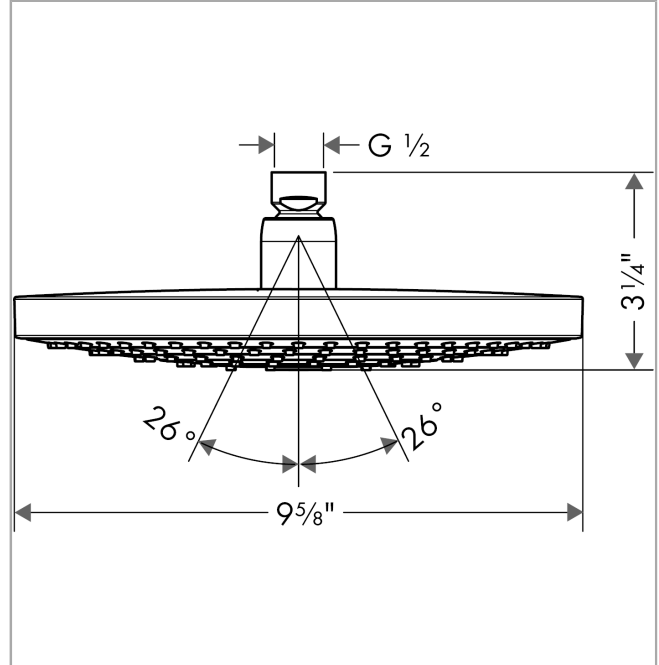

Raindance Select S
Showerhead 240 2-Jet, 2.5 GPM
 Finishes : **chrome** Part no. : **26469001**

Description

Features

- consists of: Showerhead
- 134 no-clog spray channels
- Spray modes: RainAir, Rain
- Flow: 2.5 GPM (9.5 L/Min)
- Select button for comfortable alternation of spray modes
- Fully-finished matching spray face
- Spray face removable for cleaning

Item details

List Price \$ 544.00

Technology

Compliance

Product image

Scale drawing

Raindance Select S
Showerhead 240 2-Jet, 2.5 GPM
Finishes : **chrome** Part no. : **26469001**

Exploded drawing

Year of production: >01/14

Raindance Select S
Showerhead 240 2-Jet, 2.5 GPM
 Finishes : **chrome** Part no. : **26469001**

Spare parts list

Year of production: >01/14

Pos.	Description	Part no.	Price	PU
1	seal	98058000	-	1
2	filter	97735000	-	1
3	cover	98344000	-	1
4	O-ring 3x1	98384000	-	1
5	selector assy	98343001	-	1