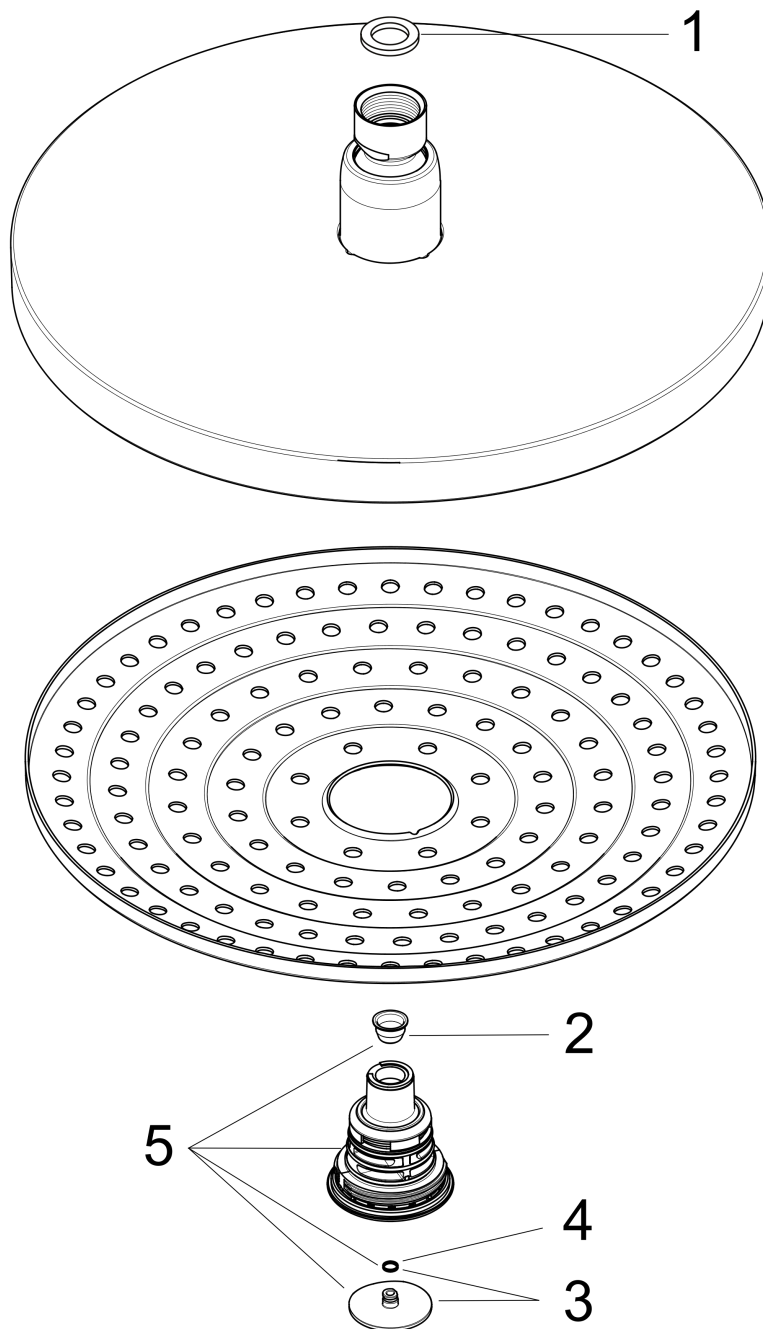

Raindance Select S
Showerhead 240 2-Jet, 2.5 GPM
 Finishes : **chrome** Part no. : **26469001**

Description

Features

- consists of: Showerhead
- 134 no-clog spray channels
- Spray modes: RainAir, Rain
- Flow: 2.5 GPM (9.5 L/Min)
- Select button for comfortable alternation of spray modes
- Fully-finished matching spray face
- Spray face removable for cleaning

Item details

List Price \$ 544.00

Technology

Compliance

Product image

Scale drawing

Raindance Select S
Showerhead 240 2-Jet, 2.5 GPM
Finishes : **chrome** Part no. : **26469001**

Exploded drawing

Year of production: >01/14

Raindance Select S
Showerhead 240 2-Jet, 2.5 GPM
 Finishes : **chrome** Part no. : **26469001**

Spare parts list

Year of production: >01/14

Pos.	Description	Part no.	Price	PU
1	seal	98058000	-	1
2	filter	97735000	-	1
3	cover	98344000	-	1
4	O-ring 3x1	98384000	-	1
5	selector assy	98343001	-	1