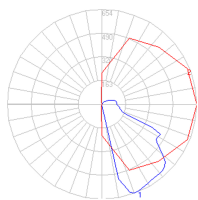

Delivered lumens	1188.88lm
Light output ratio	76.36lm/W
Power consumption	15.6W
Led type	14.9W C.O.B.*
CCT (Correlated Color Temperature)	3000K
CRI (Color Rendering Index)	>80
Life expectancy	N/A
Control type	On/Off
Input Voltage	120V
Driver	MEAN WELL - 1 x APC-16-350
BUG Rating	B0-U3-G1

Dimensions

Packaging

1 Box

1 x 38-5/16" x 11-11/16" x 11-11/16" / 22.49 lbs - 97 cm x 29.4 cm x 29.4 cm / 10.2 kg

Light distribution

Red = Max Cd. Through Vertical plane
Blue = Max Cd. Through Horizontal plane