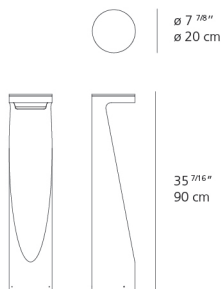

Dimensions

Packaging

1 Box

1 x 38-5/16" x 11-11/16" x 11-11/16" / 22.49 lbs - 97 cm x 29.4 cm x 29.4 cm / 10.2 kg

Light distribution

Red = Max Cd. Through Vertical plane
Blue = Max Cd. Through Horizontal plane