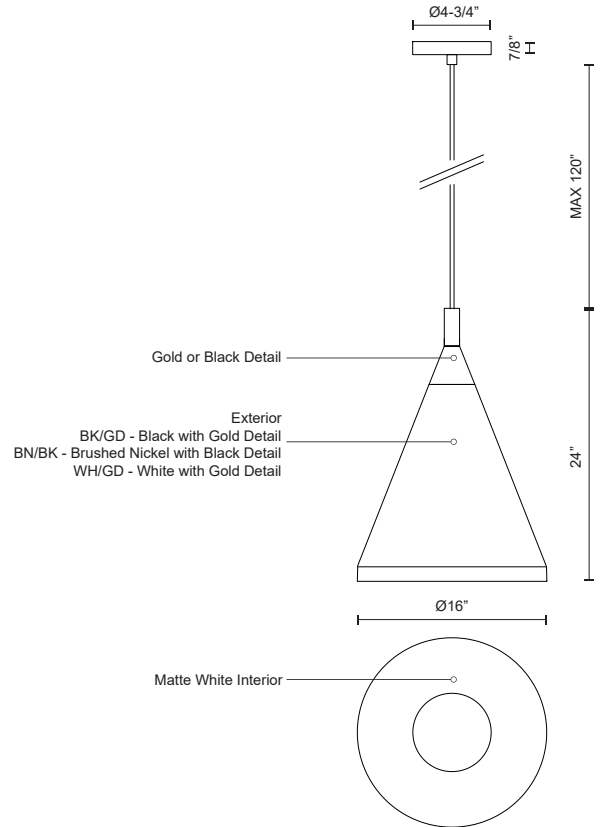

### DESCRIPTION

Single lamp pendant with conical aluminum shade with fine powder-coated or plated finishes with contrasting finial. Exterior shade colors are black or white with gold detail or brushed nickel with black detail. Suspended by cloth cable. Available in 3 sizes.

492716-BK/GD  
Black with Gold  
detail

492716-WH/GD  
White with Gold  
detail

492716-BN/BK  
Brushed Nickel with  
Black detail

### SPECIFICATION DETAILS

\* For custom options, consult factory for details.

<b>Fixture Dimensions</b>	D16" x H24"
<b>Lamp Type</b>	Incandescent, Medium Base
<b>Wattage</b>	1 x 60W
<b>Voltage</b>	120V
<b>Shade Details</b>	Spun Aluminum Shade
<b>Adjustable</b>	Yes
<b>Wire Length</b>	120" Max
<b>Wire Type</b>	BK, BN - Black Braided Cord; WH - White Braided Cord;
<b>Location</b>	Dry
<b>Bulbs Included</b>	No
<b>Warranty</b>	5 Years
<b>Canopy Dimensions</b>	D4-3/4" x H7/8"