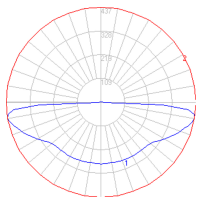

Delivered lumens	2102lm
Light output ratio	43.79lm/W
Power consumption	48W
Led type	45W C.O.B.*
CCT (Correlated Color Temperature)	2800K
CRI (Color Rendering Index)	>80
Life expectancy	50000Hrs
Control type	On/Off
Input Voltage	120-277V
Driver	MEAN WELL - 1 x LPV-60-24

1 x 37-1/8" x 37-1/8" x 37-1/2" / 28.77 lbs - 94 cm x 94 cm x 29 cm / 13.05 kg

Light distribution

Diffused

Luminaire weight

15.21 lbs / 6.9 kg

Warranty

5 year limited warranty

Red = Max Cd. Through Vertical plane

Blue = Max Cd. Through Horizontal plane