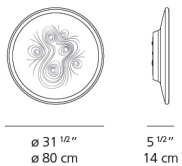

Colors & Finishes

White

Materials

- Wall support in painted aluminum
- Diffuser in opaline methacrylate

Features & Accessories

Dimensions

Packaging

1 Box

1 x 37-1/8" x 37-1/8" x 37-1/2" / 28.77 lbs - 94 cm x 94 cm x 29 cm / 13.05 kg

Light distribution

Diffused

Luminaire weight

15.21 lbs / 6.9 kg

Warranty

5 year limited warranty

Red = Max Cd. Through Vertical plane