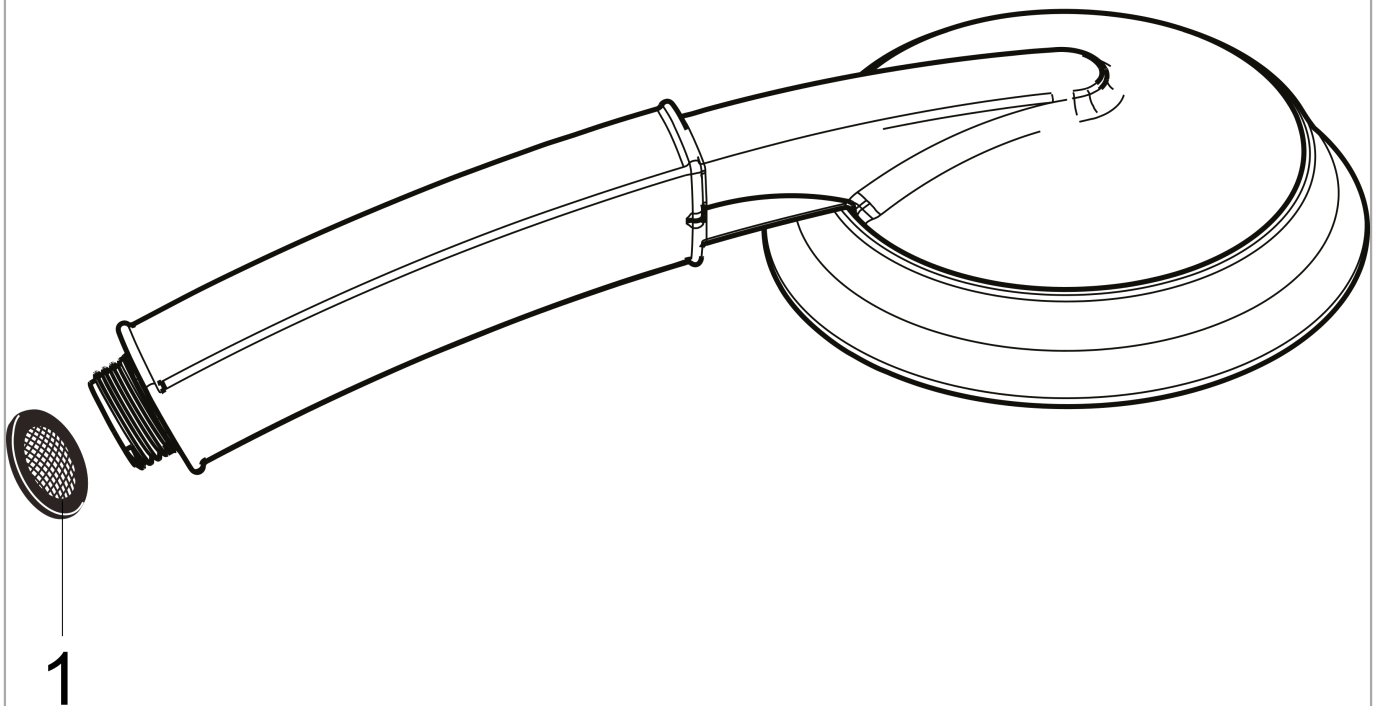

Raindance Classic
Handshower 100 3-Jet, 2.5 GPM
 Finishes : **chrome** Part no. : **28548001**

Description

Features

- 65 no-clog spray channels
- Spray modes: RainAir, BalanceAir, Whirl
- Flow: 2.5 GPM (9.5 L/Min)
- Fully-finished matching spray face

Item details

List Price \$ 205.00

Technology

Compliance

Product image

Scale drawing

Raindance Classic
Handshower 100 3-Jet, 2.5 GPM
Finishes : **chrome** Part no. : **28548001**

Exploded drawing

Year of production: >06/09

Raindance Classic
Handshower 100 3-Jet, 2.5 GPM
 Finishes : **chrome** Part no. : **28548001**

Spare parts list

Year of production: >06/09

Pos.	Description	Part no.	Price	PU
1	filter packing	94246000	-	1