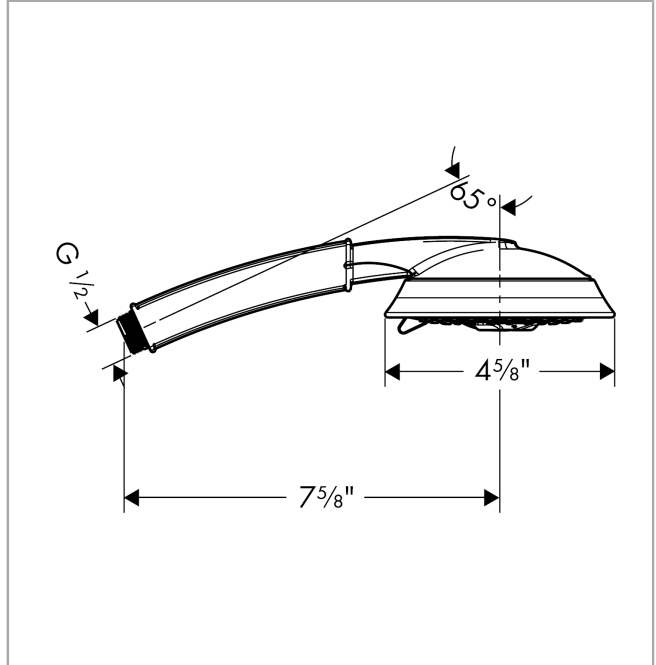

Raindance Classic
Handshower 100 3-Jet, 2.5 GPM
 Finishes : **chrome** Part no. : **28548001**

Description

Features

- 65 no-clog spray channels
- Spray modes: RainAir, BalanceAir, Whirl
- Flow: 2.5 GPM (9.5 L/Min)
- Fully-finished matching spray face

Item details

List Price \$ 205.00

Technology

Compliance

Product image

Scale drawing

Raindance Classic
Handshower 100 3-Jet, 2.5 GPM
Finishes : **chrome** Part no. : **28548001**

Exploded drawing

Year of production: >06/09

Raindance Classic
Handshower 100 3-Jet, 2.5 GPM
 Finishes : **chrome** Part no. : **28548001**

Spare parts list

Year of production: >06/09

Pos.	Description	Part no.	Price	PU
1	filter packing	94246000	-	1