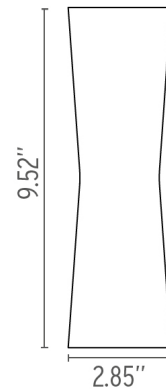

FLOS

Clessidra, Deep Brown (Outdoor 40° + 40°) - Specification Sheet by Antonio Citterio, 2011

Mounting	Wall
Lamp (Bulb) Description	2 MULTICHIP LED 3000K 637lm CRI 80 - 10W
Environment	Indoor/Outdoor - Wet Locations
Dimming	Not dimmable
Finish	Deep Brown
Technical and Product Description	Inspired by the shape of the hourglass, the Clessidra lamp from Antonio Citterio emits diffused direct and indirect light. This stunning wall light has a body made of die-cast aluminum with a powder-coated finish and a diffuser in PMMA (Polymethyl methacrylate). There is an aluminum wall attachment. The cover is in PA66. The fixture has a moisture rating of IP55. A back-plate with a brown finish is included to cover the junction box.

The Clessidra outdoor wall light is available in two beam spreads:

- Outdoor: 20° + 20°

Inspired by the shape of the hourglass, the Clessidra lamp from Antonio Citterio emits diffused direct and indirect light. This stunning wall light has a body made of die-cast aluminum with a powder-coated finish and a diffuser in PMMA (Polymethyl methacrylate). There is an aluminum wall attachment. The cover is in PA66. The fixture has a moisture rating of IP55. A back-plate with a brown finish is included to cover the junction box.

The Clessidra outdoor wall light is available in two beam spreads:

- Outdoor: 20° + 20°

- Outdoor: 40° + 40°

This wall light is also available as an indoor fixture with different finishes.

Inspiration behind the design:

Italian for "hourglass," Antonio Citterio's Clessidra gives a modern finish to a classic shape.

FU158418 Deep Brown

Dimensional Image

Certifications

Electrical

Voltage	120
IP Rating	IP55

Physical

Construction Material	Aluminum, PMMA
Weight	2.4 lbs