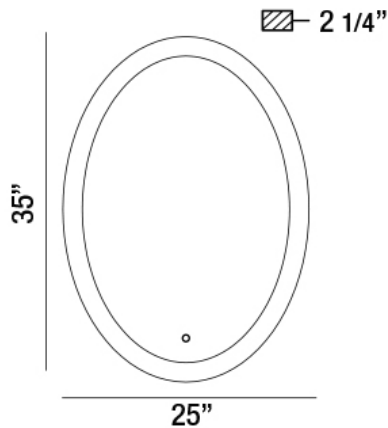

TECHNICAL DETAILS

Location	:	DAMP
Approval	:	

PROJECT INFORMATION

Job Name:	____	Date:	____	Type:	____
Comments:	____