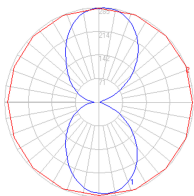

1 Box

1 x 17-3/4" x 6" x 5-13/16" / 3.75 lbs - 44.9 cm x 15.1 cm x 14.5 cm / 1.7 kg

Light distribution

Direct/Indirect

Red = Max Cd. Through Vertical plane

Blue = Max Cd. Through Horizontal plane

Luminaire weight