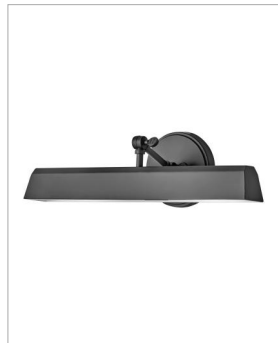

ARTI

47094BK

LARGE ACCENT LIGHT

The perfect fixture for any space, Arti embodies simple elegance with its functional, streamlined design. Inspired by a traditional articulating light, Arti comes fully adjustable as a sconce, pendant or accent light – updated with well-designed, practical details. All sconces and accent lights come with a removable fabric cord and optional cord covers. Available in multiple finishes, Arti is a seamless integration to any room.

DETAILS	
FINISH:	Black
MATERIAL:	Steel

DIMENSIONS	
WIDTH:	20"
HEIGHT:	6"
WEIGHT:	4.4lb
BACK PLATE:	6" Dia.
EXTENSION:	7.3"
TOP TO OUTLET:	3"

LIGHT SOURCE	
LIGHT SOURCE:	Socket
WATTAGE:	2-60w Med.
VOLTAGE:	120v

SHIPPING	
CARTON LENGTH:	22.4
CARTON WIDTH:	10
CARTON HEIGHT:	8.5
CARTON WEIGHT:	6.2

PRODUCT DETAILS:

- Suitable for use in dry (indoor) locations as defined by NEC and CEC. Meets United States UL Underwriters Laboratories & CSA Canadian Standards Association Product Safety Standards
- Can be hard wired or mounted with fabric covered plug-in cord.
- Fully adjustable up or down
- Classic, elegant lines and timeless details enhance a traditional space
- Optional cord cover available, 6938BK
- All dimensions listed are as shown.
- Striking black finish enhances design