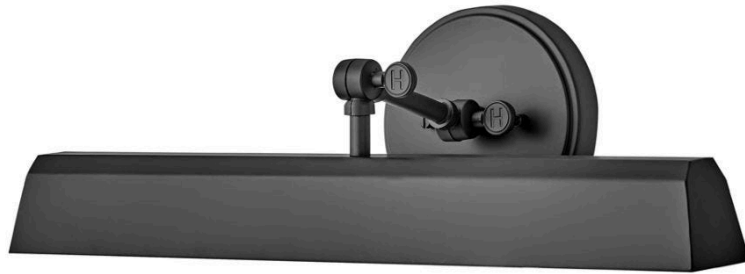

ARTI

47094BK

LARGE ACCENT LIGHT

The perfect fixture for any space, Arti embodies simple elegance with its functional, streamlined design. Inspired by a traditional articulating light, Arti comes fully adjustable as a sconce, pendant or accent light – updated with well-designed, practical details. All sconces and accent lights come with a removable fabric cord and optional cord covers. Available in multiple finishes, Arti is a seamless integration to any room.

DETAILS	
FINISH:	Black
MATERIAL:	Steel

DIMENSIONS	
WIDTH:	20"
HEIGHT:	6"
WEIGHT:	4.4lb
BACK PLATE:	6" Dia.
EXTENSION:	7.3"
TOP TO OUTLET:	3"

LIGHT SOURCE	
LIGHT SOURCE:	Socket
WATTAGE:	2-60w Med.
VOLTAGE:	120v

SHIPPING	
CARTON LENGTH:	22.4
CARTON WIDTH:	10
CARTON HEIGHT:	8.5
CARTON WEIGHT:	6.2

PRODUCT DETAILS:

- Suitable for use in dry (indoor) locations as defined by NEC and CEC. Meets United States UL Underwriters Laboratories & CSA Canadian Standards Association Product Safety Standards
- Can be hard wired or mounted with fabric covered plug-in cord.
- Fully adjustable up or down
- Classic, elegant lines and timeless details enhance a traditional space
- Optional cord cover available, 6938BK
- All dimensions listed are as shown.
- Striking black finish enhances design