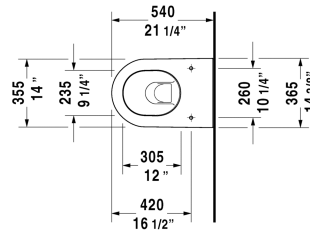

Darling New Toilet wall-mounted ♿ # 254509..92

< 14 5/8" Inch >|

Toilet wall-mounted	Dimension	Weight	Order number
washdown model, Durafix included, cUPC listed			
Colors			
00 White 20 HygieneGlaze (an antibacterial ceramic glaze that provides almost indefinite effectiveness)			
Variant			
♣ 1.6/0.8 gpf	14 5/8" x 21 1/4" Inch	51.4 lb	254509..92
Infobox			
Durafix for concealed fixation is included, In-wall tank & carrier and actuator plate required for installation / Refer to page XXX, Wall-mounted toilet is ADA compliant, when installed with a seat height of 17" - 19" from the finished floor			
Sanitary ceramics with the special WonderGliss surface finish will remain clean and attractive-looking for a long time to come. When ordering WonderGliss please add a "1" as eleventh digit to the model number.			
Sigma 01 flush plate, dual flush for toilets, White	9 5/8" x 6 1/2" Inch		115770
Geberit carrier for toilets	19 3/4" x 3 1/8" Inch	37.5 lb	111798
Geberit in-wall tank and carrier for toilets, width 19 3/4", depth 5 1/2" height (adjustable) 43" - 47"	19 3/4" x 5 1/2" Inch	40.8 lb	111335
Noise reduction gasket for wall-mounted toilet		0.7 lb	005064
Suitable products			
Toilet seat and cover hinges stainless steel, removable, with slow close,			006989
Toilet seat and cover hinges stainless steel, without slow close,			006981

All drawings contain the necessary measurements which are subject to standard tolerances. They are stated in inch & mm and are non-binding. Exact measurements, in particular for customized installation scenarios, can only be taken from the finished ceramic piece.