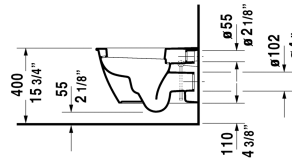

Darling New Toilet wall-mounted ♿ # 254509..92

< 14 5/8" Inch >|

Toilet wall-mounted	Dimension	Weight	Order number
washdown model, Durafix included, cUPC listed			
Colors			
00 White 20 HygieneGlaze (an antibacterial ceramic glaze that provides almost indefinite effectiveness)			
Variant			
♣ 1.6/0.8 gpf	14 5/8" x 21 1/4" Inch	51.4 lb	254509..92
Infobox			
Durafix for concealed fixation is included, In-wall tank & carrier and actuator plate required for installation / Refer to page XXX, Wall-mounted toilet is ADA compliant, when installed with a seat height of 17" - 19" from the finished floor			
Sanitary ceramics with the special WonderGliss surface finish will remain clean and attractive-looking for a long time to come. When ordering WonderGliss please add a "1" as eleventh digit to the model number.			
Sigma 01 flush plate, dual flush for toilets, White	9 5/8" x 6 1/2" Inch		115770
Geberit carrier for toilets	19 3/4" x 3 1/8" Inch	37.5 lb	111798
Geberit in-wall tank and carrier for toilets, width 19 3/4", depth 5 1/2" height (adjustable) 43" - 47"	19 3/4" x 5 1/2" Inch	40.8 lb	111335
Noise reduction gasket for wall-mounted toilet		0.7 lb	005064
Suitable products			
Toilet seat and cover hinges stainless steel, removable, with slow close,			006989
Toilet seat and cover hinges stainless steel, without slow close,			006981

All drawings contain the necessary measurements which are subject to standard tolerances. They are stated in inch & mm and are non-binding. Exact measurements, in particular for customized installation scenarios, can only be taken from the finished ceramic piece.