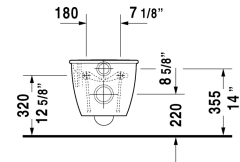

Darling New Toilet wall-mounted ♿ # 254509..92

< 14 5/8" Inch >|

Toilet wall-mounted	Dimension	Weight	Order number
washdown model, Durafix included, cUPC listed			
Colors			
00 White 20 HygieneGlaze (an antibacterial ceramic glaze that provides almost indefinite effectiveness)			
Variant			
♣ 1.6/0.8 gpf	14 5/8" x 21 1/4" Inch	51.4 lb	254509..92
Infobox			
Durafix for concealed fixation is included, In-wall tank & carrier and actuator plate required for installation / Refer to page XXX, Wall-mounted toilet is ADA compliant, when installed with a seat height of 17" - 19" from the finished floor			
Sanitary ceramics with the special WonderGliss surface finish will remain clean and attractive-looking for a long time to come. When ordering WonderGliss please add a "1" as eleventh digit to the model number.			
Sigma 01 flush plate, dual flush for toilets, White	9 5/8" x 6 1/2" Inch		115770
Geberit carrier for toilets	19 3/4" x 3 1/8" Inch	37.5 lb	111798
Geberit in-wall tank and carrier for toilets, width 19 3/4", depth 5 1/2" height (adjustable) 43" - 47"	19 3/4" x 5 1/2" Inch	40.8 lb	111335
Noise reduction gasket for wall-mounted toilet		0.7 lb	005064
Suitable products			
Toilet seat and cover hinges stainless steel, removable, with slow close,			006989
Toilet seat and cover hinges stainless steel, without slow close,			006981

All drawings contain the necessary measurements which are subject to standard tolerances. They are stated in inch & mm and are non-binding. Exact measurements, in particular for customized installation scenarios, can only be taken from the finished ceramic piece.