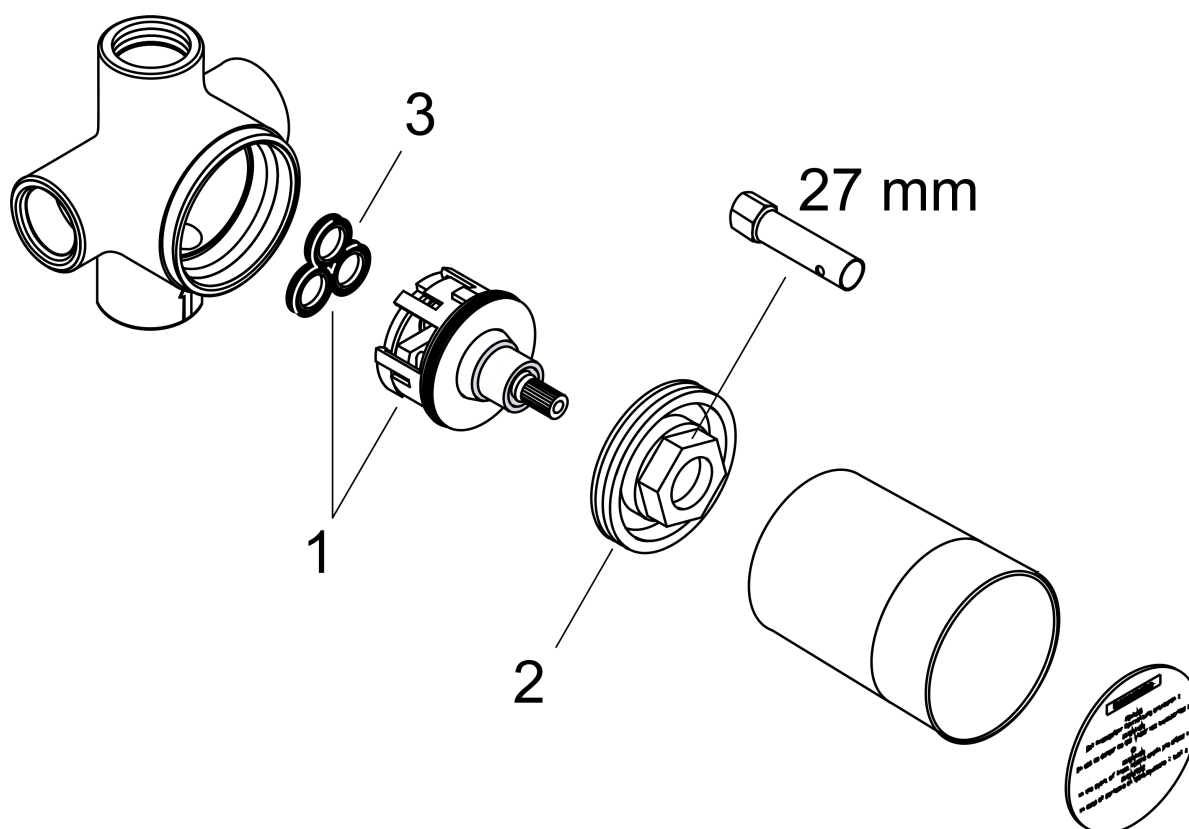

### Product image

### Scale drawing

**Rough, Quattro 3-Way Diverter, 3/4"**  
Finishes : n.a. Part no. : 15930181

## Exploded drawing

Year of production: >07/18

**Rough, Quattro 3-Way Diverter, 3/4"**  
 Finishes : n.a. Part no. : **15930181**

## Spare parts list

Year of production: >07/18

Pos.	Description	Part no.	Price	PU
1	diverter unit	96604000	-	1
2	nut	97550000	-	1
3	sealing set	98798000	-	1
a	extension 25 mm	96370000	-	1