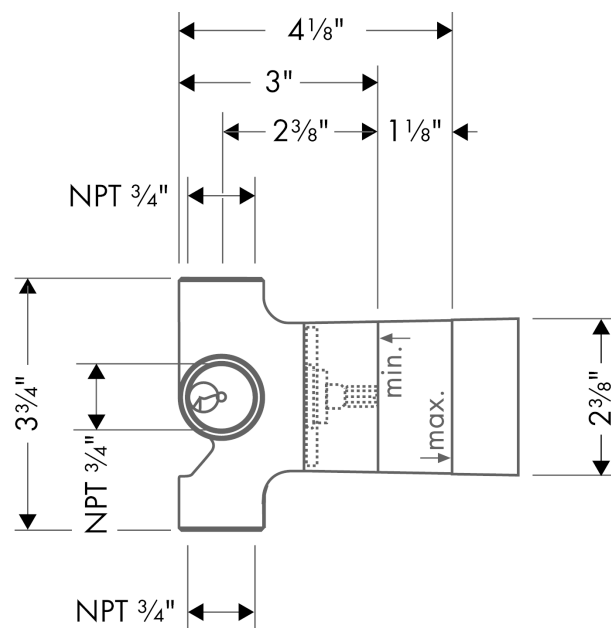

#### Features

- 1 inlet, 3 outlets
- 3/4" NPT
- Requires volume control
- Flow: 17 GPM (65.0 L/Min)

### Scale drawing

**Rough, Quattro 3-Way Diverter, 3/4"**  
Finishes : n.a. Part no. : 15930181

## Exploded drawing

Year of production: >07/18

**Rough, Quattro 3-Way Diverter, 3/4"**  
 Finishes : n.a. Part no. : **15930181**

## Spare parts list

Year of production: >07/18

Pos.	Description	Part no.	Price	PU
1	diverter unit	96604000	-	1
2	nut	97550000	-	1
3	sealing set	98798000	-	1
a	extension 25 mm	96370000	-	1