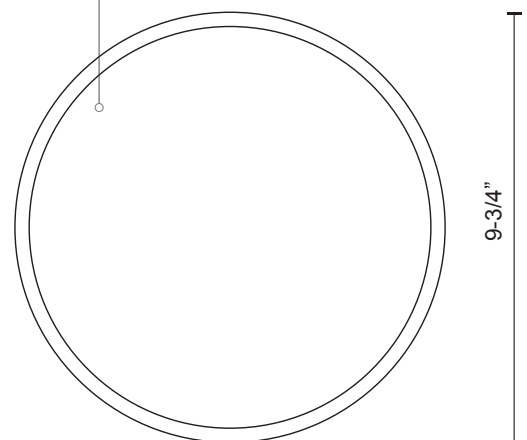

Color Temp 3000K  
 CRI (Ra) >80  
 Dimming 100% - 10%  
 Rated Life 50,000 hours

Voltage	Watt	LED Lumens	Delivered Lumens	Finish(es)
120V	16W	1300lm	481lm*	BK / WH

PROJECT	
DATE	TYPE

FM11410-WH

White Acrylic Diffuser  
 Finish  
 BK - Black with Gold Interior  
 WH - White with Silver Interior