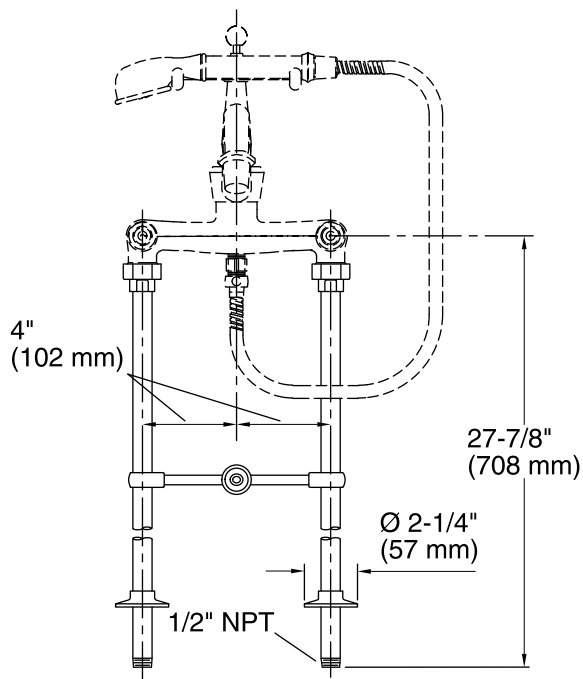

Features

- For use with Antique and IV Georges Brass® deck-mount bath faucets.

Material

- Brass construction.
- KOHLER finishes resist corrosion and tarnishing.

Installation

- Floor-mount

Codes/Standards

ASME A112.18.1/CSA B125.1

Bath drain to faucet = X
K-100, X = 5-7/8" (149 mm)

K-700, K-702, X = 6-3/8" (162 mm)

K-710, K-711, K-712, X = 4-3/8" (111 mm)

Technical Information

All product dimensions are nominal.

Notes

Install this product according to the installation guide.