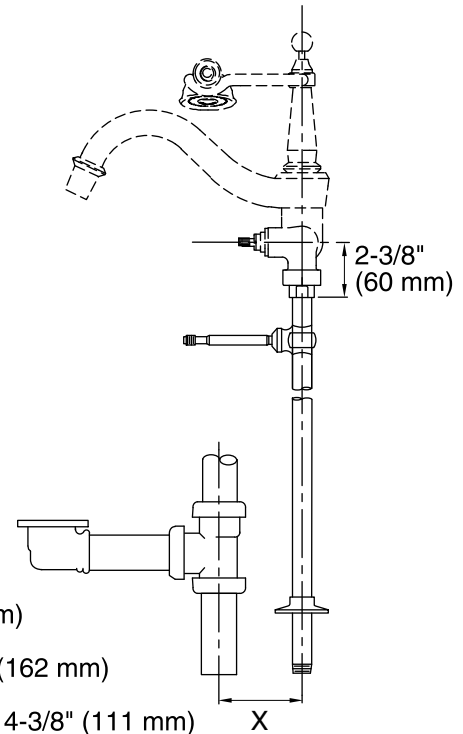

Features

- For use with Antique and IV Georges Brass® deck-mount bath faucets.

Material

- Brass construction.
- KOHLER finishes resist corrosion and tarnishing.

Installation

- Floor-mount

Codes/Standards

ASME A112.18.1/CSA B125.1

Bath drain to faucet = X
K-100, X = 5-7/8" (149 mm)

K-700, K-702, X = 6-3/8" (162 mm)

K-710, K-711, K-712, X = 4-3/8" (111 mm)

Technical Information

All product dimensions are nominal.

Notes

Install this product according to the installation guide.