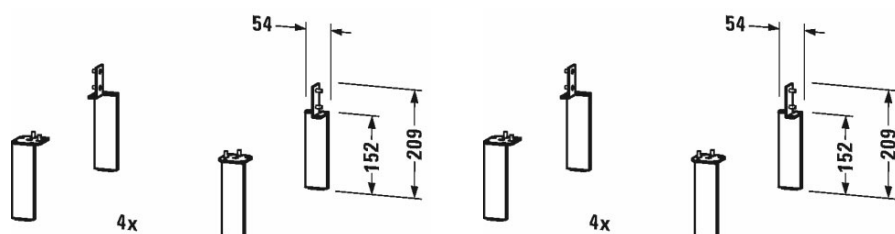

Accessories Plinth leg # UV999400000

| < 152 mm > |

Plinth leg	Dimension	Weight	Order number
Chrome, 4 pieces			
Colors			
10 Chrome			
Variant			
	152 x 44 x 10 mm		UV999400000
Suitable products			
Vanity unit floor-standing 1 door, 1 glass shelf, for Viu # 073345, 440 x 310 mm	440 x 310 mm		BR4508 L/R
Vanity unit floor-standing 2 pull-out compartments, upper pull-out compartment including cut-out for siphon and siphon cover, for ME by Starck # 233663, 620 x 479 mm	620 x 479 mm		BR4401
Vanity unit floor-standing 2 pull-out compartments, upper pull-out compartment including cut-out for siphon and siphon cover, for ME by Starck # 233683, 820 x 479 mm	820 x 479 mm		BR4402
Vanity unit floor-standing 2 pull-out compartments, upper pull-out compartment including cut-out for siphon and siphon cover, for ME by Starck # 233610, 1020 x 479 mm	1020 x 479 mm		BR4403
Vanity unit floor-standing 2 pull-out compartments, upper pull-out compartment including cut-out for siphon and siphon cover, for ME by Starck # 233612, 236112, 1220 x 479 mm	1220 x 479 mm		BR4404
Vanity unit floor-standing compact 2 pull-out compartments, upper pull-out compartment including cut-out for siphon and siphon cover, for ME by Starck # 234263, 620 x 389 mm	620 x 389 mm		BR4406
Vanity unit floor-standing compact 2 pull-out compartments, upper pull-out compartment including cut-out for siphon and siphon cover, for ME by Starck # 234283, 820 x 389 mm	820 x 389 mm		BR4407
Vanity unit floor-standing 1 door, 1 glass shelf, for ME by Starck # 072343, 420 x 289 mm	420 x 289 mm		BR4400 L/R
Vanity unit floor-standing 2 pull-out compartments, for P3 Comforts # 233265, 620 x 479 mm	620 x 479 mm		BR4410
Vanity unit floor-standing 2 pull-out compartments, for P3 Comforts # 233285, 820 x 479 mm	820 x 479 mm		BR4411