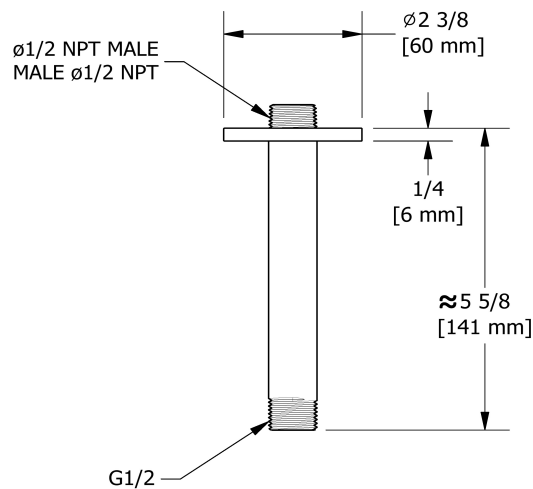

Sizes, models and finishes may differ from thoses presented.

Warranty

This **Riobel Inc.** product you have purchased carries a Limited Lifetime Warranty on the chrome, PVD finish, blacks and all working parts and is guaranteed from the initial purchase date against all manufacturing defects. All other finishes, including plastic components, are guaranteed for one year. All electric and/or electronic parts are covered by a 5-year limited warranty.

Customer Service

Ontario, West Canada : 888-287-5354 Quebec, Maritimes, United States : 866-473-8442

2020.06.15