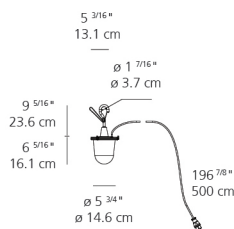

Colors & Finishes

- Clear (Diffuser)
- Aluminum (Body & Hook)

Materials

- Hook and body in aluminum
- Diffuser in Paola Lenti Thuia outdoor fabric

Features & Accessories

- Structural elements of Tolomeo floor reinforced for outdoor use
- Lighting source fitted inside a transparent IP65 plastic unit that recalls old lanterns
- Cord length is 16 feet 5 inches (5m)

Dimensions

Packaging

1 Box

1 x 25-11/16" x 12-11/16" x 12-11/16" / 5.51 lbs - 65 cm x 32 cm x 32 cm / 2.5 kg

Light distribution

Diffused

Red = Max Cd. Through Vertical plane
Blue = Max Cd. Through Horizontal plane