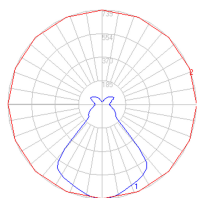

Dimensions

Packaging

1 Box

1 x 25-11/16" x 12-11/16" x 12-11/16" / 5.51 lbs - 65 cm x 32 cm x 32 cm / 2.5 kg

Light distribution

Diffused

Red = Max Cd. Through Vertical plane
Blue = Max Cd. Through Horizontal plane