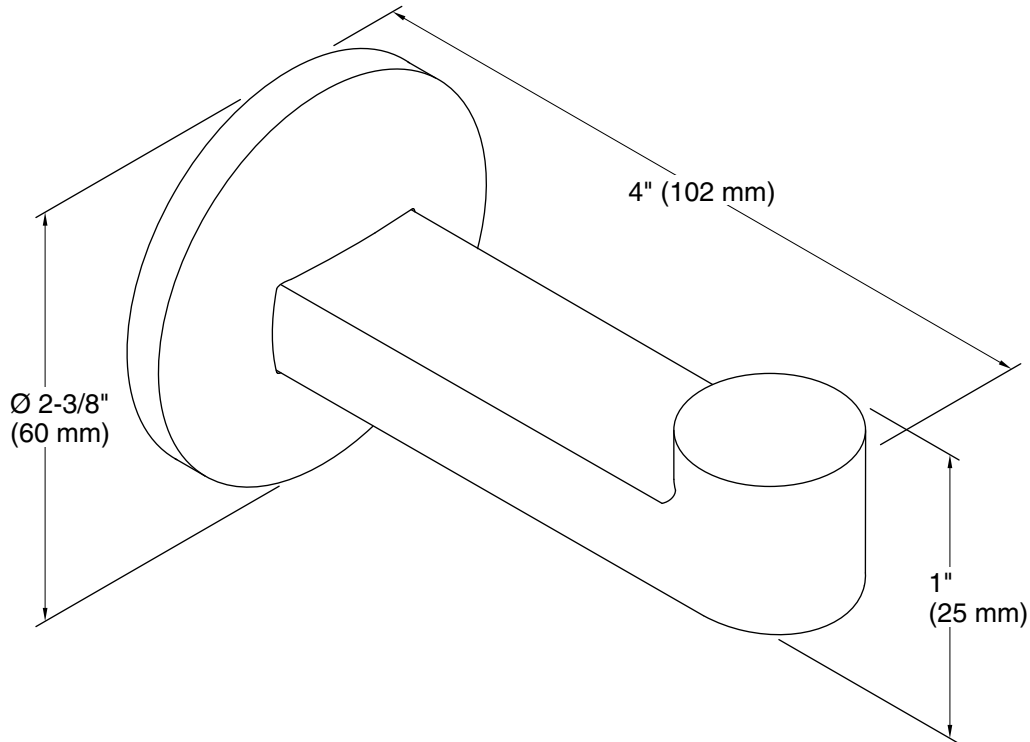

Color	Code	Description
	CP	Polished Chrome
	BN	Vibrant® Brushed Nickel
	BL	Matte Black
	2MB	Vibrant® Brushed Moderne Brass
	TT	Vibrant Titanium

Technical Information

All product dimensions are nominal.

Material: Zinc