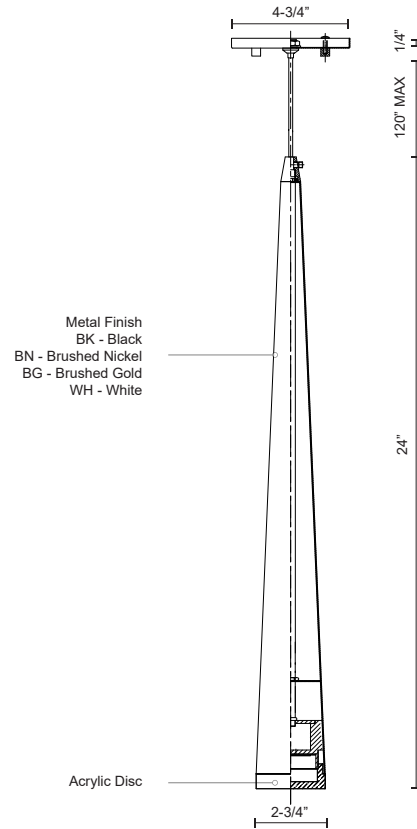

# MINA 401215-LED

### SPECIFICATION DETAILS

\* For custom options, consult factory for details.

<b>Fixture Dimensions</b>	D2-3/4" x H24"
<b>Light Source</b>	AC LED Module
<b>Wattage</b>	10W
<b>Total Lumens</b>	600lm
<b>Delivered Lumens</b>	368lm
<b>Voltage</b>	120V
<b>Color Temperature</b>	3000K
<b>CRI (Ra)</b>	90CRI
<b>Optional Color Temps</b>	2700K - 5000K Available, Minimum Order Quantities Apply
<b>LED Rated Life</b>	50,000 hours
<b>Dimming</b>	100% - 10%, ELV Dimmer (Not Included)
<b>Diffuser Details</b>	Acrylic diffuser
<b>Adjustable</b>	Yes
<b>Wire Length</b>	120" Max
<b>Wire Type</b>	Clear SSL Wire
<b>Location</b>	Dry
<b>Warranty</b>	5 Years
<b>Canopy Dimensions</b>	D4-3/4" x H1/4"

### DESCRIPTION

Single LED pendant, sleek conical shape with clear acrylic diffuser. Round canopy matches the selected finish. Equipped with our powerful 120V AC LED technology, available in three different sizes 12", 24" and 36"