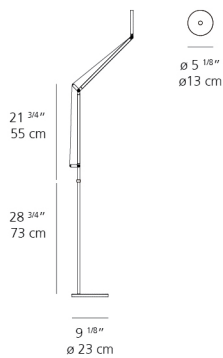

Dimensions