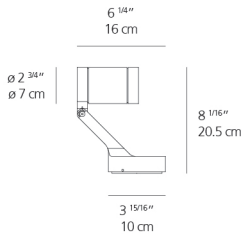

Dimensions

Packaging

1 Box

1 x 12-11/16" x 12-11/16" x 8-9/16" / 4.33 lbs - 32 cm x 32 cm x 21.5 cm / 1.965 kg

Light distribution

Direct

Luminaire weight

2.79 lbs / 1.27 kg