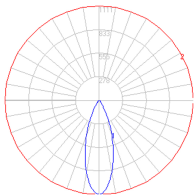

Dimensions

Packaging

1 Box

1 x 12-11/16" x 12-11/16" x 8-9/16" / 4.33 lbs - 32 cm x 32 cm x 21.5 cm / 1.965 kg

Light distribution

Direct

Luminaire weight

2.79 lbs / 1.27 kg

Red = Max Cd. Through Vertical plane

Blue = Max Cd. Through Horizontal plane

Warranty

5 year limited warranty