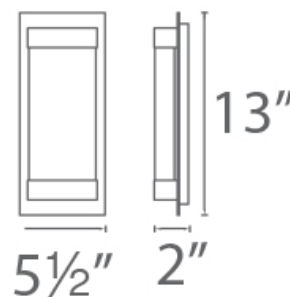

LINE DRAWING