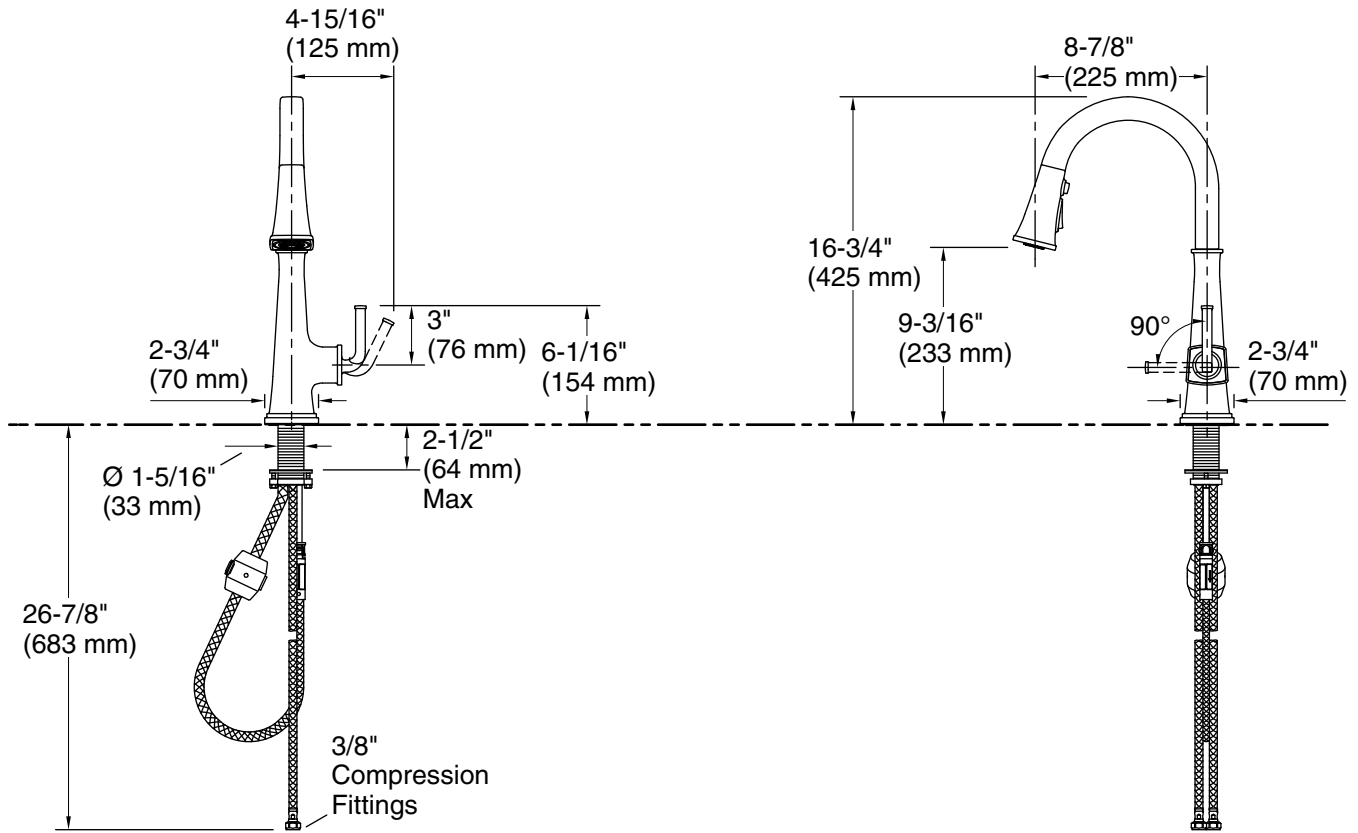

## Technical Information

All product dimensions are nominal.

### Spout:

Spout reach: 8-7/8" (225 mm)