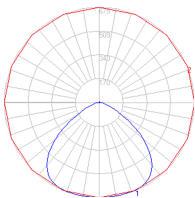

### Dimensions

### Packaging

1 Box

1 x 26" x 26" x -1/2" / 17.86 lbs - 66 cm x 66 cm x 62 cm / 8.1 kg

### Light distribution

Direct/Indirect

### Luminaire weight

5.73 lbs / 2.6 kg

Red = Max Cd. Through Vertical plane

Blue = Max Cd. Through Horizontal plane