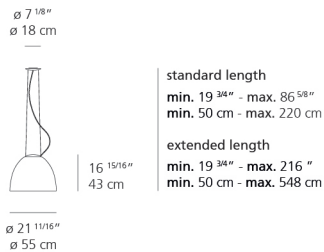

### Specifications

Delivered lumens	1816lm
Light output ratio	41.84lm/W
Power consumption	43.4W
Led type	42W C.O.B.*
CCT (Correlated Color Temperature)	3000K
CRI (Color Rendering Index)	>93
Life expectancy	50000Hrs
Control type	Dimmable 0-10V
Input Voltage	120-277V
Driver	ADVANCE - 1 x XI050C105V052DNM1

### Dimensions

### Luminaire weight

5.73 lbs / 2.6 kg

Red = Max Cd. Through Vertical plane

Blue = Max Cd. Through Horizontal plane