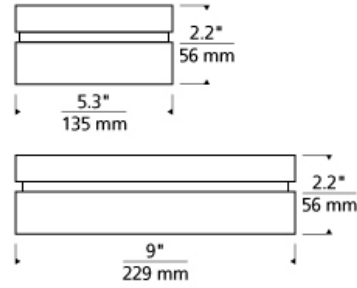

Boxie Ceiling

LED ADA T20

DESCRIPTION

The Boxie ceiling fixture by Tech Lighting is ultra-clean and ultra-modern with its square pressed glass and hand-polished surface. A sleek metal base made of die-cast metal beautifully anchors the glass below. The Boxie comes in two distinct sizes, small and large making it ideal for bathroom lighting, hallway lighting and closet lighting. Further customize the Boxie by selecting one of three on-trend hardware finishes. Available lamping options include energy efficient LED or incandescent, both lamping options are fully dimmable to create the perfect ambiance in your special space. Large incandescent includes two 120 volt, 40 watt G9 base halogen lamps. Small incandescent includes one 120 volt 40 watt G9 base halogen lamp. Large LED includes one 23 watt, 1192 net lumen, LED module. Small LED includes one 12 watt, 500 net lumen LED module. Incandescent version dimmable with a standard incandescent dimmer (not included). LED version dimmable with low-voltage electronic dimmer (not included). Suitable for wet locations. LED may be mounted on the ceiling or wall. ADA compliant.

INSTALLATION

This product can mount to either a 4" square electrical box with round plaster ring or an octagonal electrical box (not included).

WEIGHT

2.5-3lb / 1.13-1.36kg ±

chrome large

satin nickel small

chrome small

satin nickel large

ORDERING INFORMATION

700BX	SHAPE OR SIZE	FINISH	LAMP
L	LARGE	Z ANTIQUE BRONZE	INCANDESCENT 120V (T20)
S	SMALL	BRBRASS	-LED LED 2700K 120V
		C CHROME	-LED277 LED 2700K 277V
		S SATIN NICKEL	-LED3 LED 3000K 120V
			-LED3-277 LED 3000K 277V