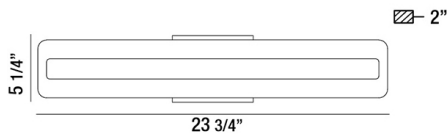

### Product Details

Item No.	:	30185-012
Finish	:	Chrome
Shade	:	White
Width	:	23.75"
Max Extension	:	2"
Est. Weight	:	5 lbs
IP Rating	:	DRY
Approval	:	

### TECHNICAL DETAILS

Canopy Length	:	5.5"
Canopy Width	:	4.34"
Canopy Height	:	1.375"