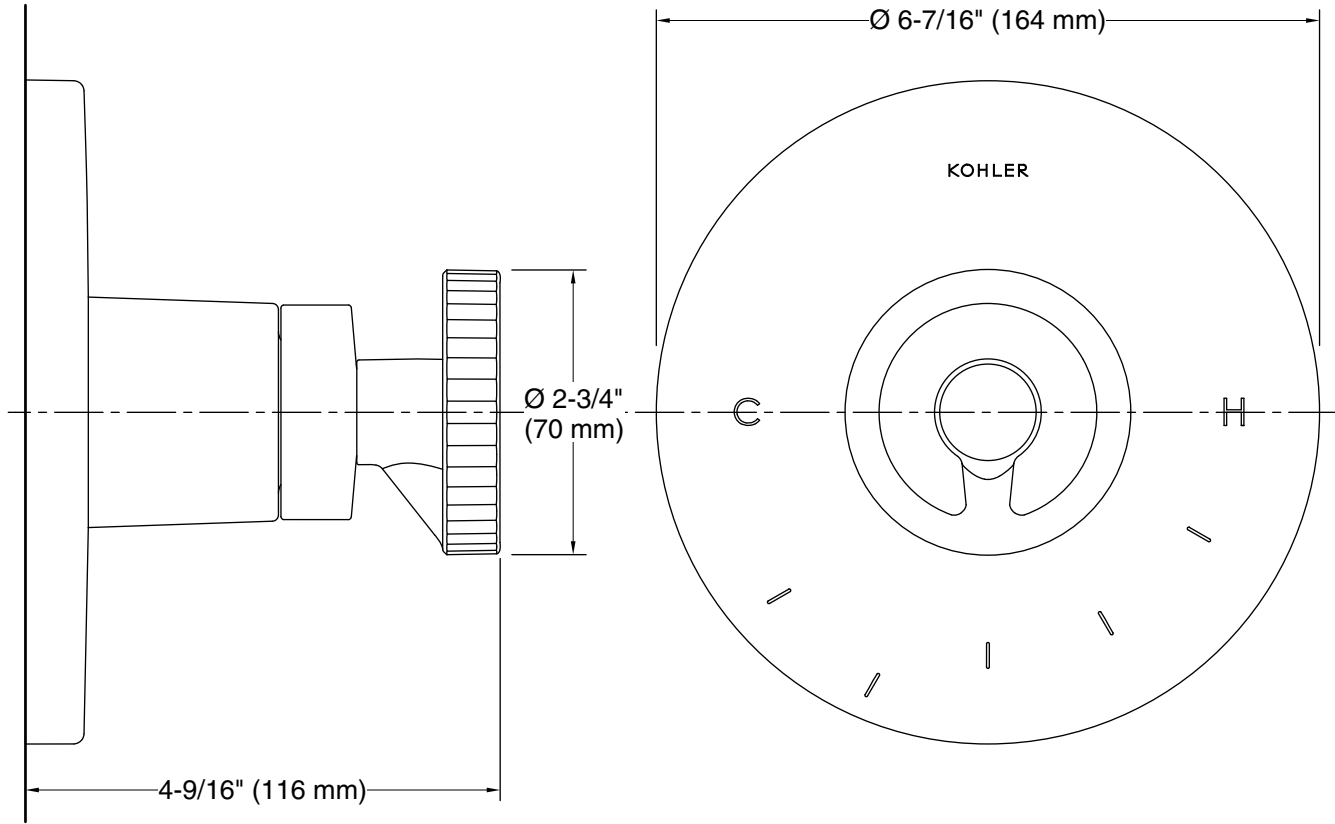

Features

- Single handle controls temperature setting
- Coordinates with Components faucets, accessories, and showering components to complete your bathroom

Material

- Premium material construction with metal handle ensures reliability and durability
- KOHLER finishes resist corrosion and tarnishing

Installation

- Patented K-joint installation technology ensures consistent trim appearance, regardless of variability in valve rough-in

Codes/Standards

ASME A112.18.1/CSA B125.1

KOHLER® Faucet Lifetime Limited Warranty

Technical Information

All product dimensions are nominal.

Drain included: No

Notes

Install this product according to the installation instructions.