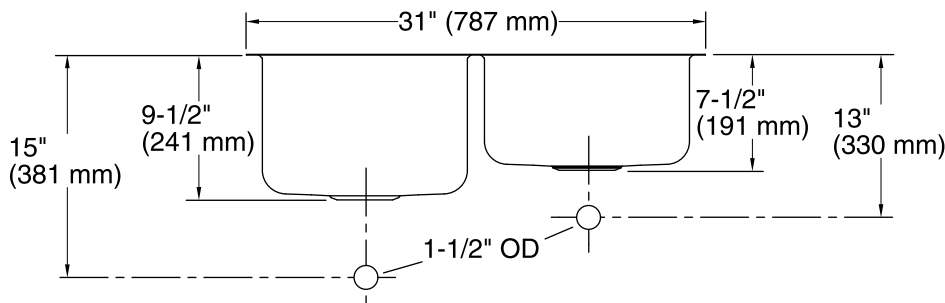

Technical Information

All product dimensions are nominal.

Bowl configuration: Off-set Large/small

Installation: Under-mount

Min. base cabinet width: 36" (914 mm)

Bowl area (Left):
Length: 13-3/4" (349 mm)
Width: 17-7/8" (454 mm)
Bowl depth: 9-1/2" (241 mm)
Water depth: 9-1/2" (241 mm)

Bowl area (Right):
Length: 13-3/4" (349 mm)
Width: 15-3/8" (391 mm)
Bowl depth: 7-1/2" (191 mm)
Water depth: 7-1/2" (191 mm)

Notes

Install this product according to the installation instructions.