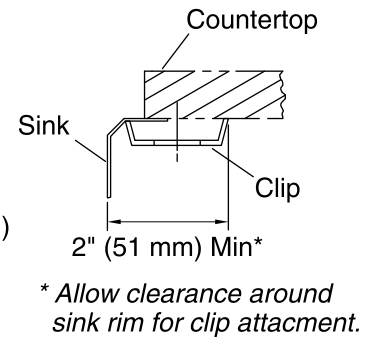

Technical Information

All product dimensions are nominal.

Bowl configuration: Off-set Large/small

Installation: Under-mount

Min. base cabinet width: 36" (914 mm)

Bowl area (Left):
Length: 13-3/4" (349 mm)
Width: 17-7/8" (454 mm)
Bowl depth: 9-1/2" (241 mm)
Water depth: 9-1/2" (241 mm)

Bowl area (Right):
Length: 13-3/4" (349 mm)
Width: 15-3/8" (391 mm)
Bowl depth: 7-1/2" (191 mm)
Water depth: 7-1/2" (191 mm)

Notes

Install this product according to the installation instructions.