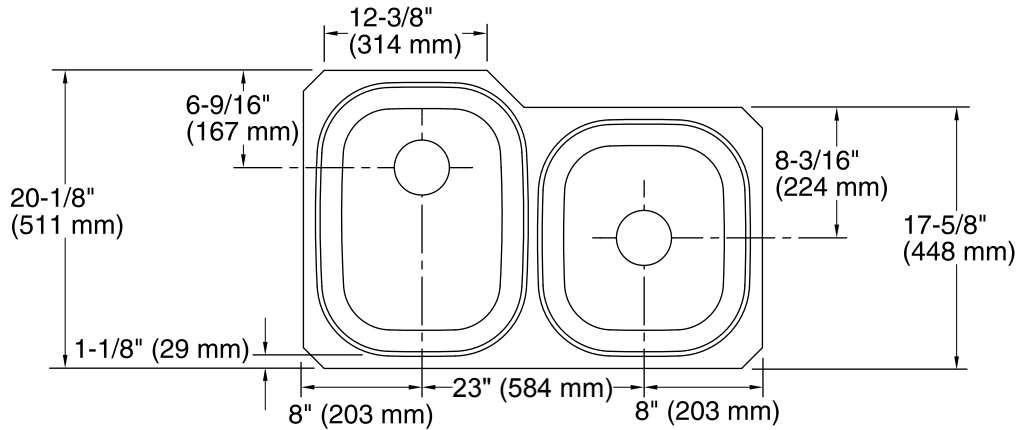

Technical Information

All product dimensions are nominal.

Bowl configuration: Off-set Large/small

Installation: Under-mount

Min. base cabinet width: 36" (914 mm)

Bowl area (Left):
Length: 13-3/4" (349 mm)
Width: 17-7/8" (454 mm)
Bowl depth: 9-1/2" (241 mm)
Water depth: 9-1/2" (241 mm)

Bowl area (Right):
Length: 13-3/4" (349 mm)
Width: 15-3/8" (391 mm)
Bowl depth: 7-1/2" (191 mm)
Water depth: 7-1/2" (191 mm)

Notes

Install this product according to the installation instructions.