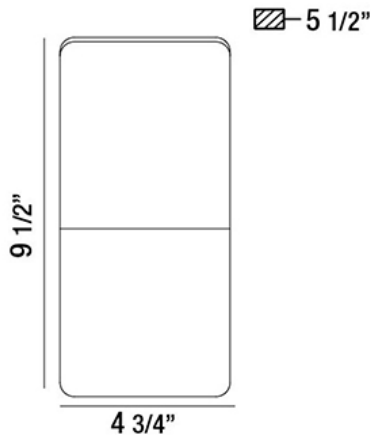

DELROY, WALL MOUNT

Product Details

Item No.	:	30146-013
Finish	:	Aluminum
Width	:	4.75"
Max Extension	:	5.5"
Est. Weight	:	2.18 lbs
IP Rating	:	DRY
Approval	:	

BULB DETAILS

Bulb Type	:	INTEGRATED LED
Bulb Voltage	:	120V
Bulb Wattage	:	5W
Input Voltage	:	120V
Dimmable	:	Yes
Lumens	:	390lm
Kelvin	:	3000K
CRI	:	80++
Bulb Included	:	Yes

Options Available

ITEM NO.	FINISH	SHADE
30146-013	Aluminum	

Aluminum indirect back lit LED light Aluminum indirect back lit LED light

TECHNICAL DETAILS

Canopy Length	:	4.5"
Canopy Width	:	4.5"
Canopy Height	:	1.25"
Driver	:	5w Es Constant Current Driver