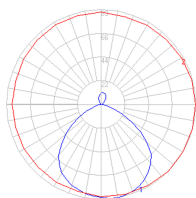

Packaging

1 Box

1 x 10-5/16" x 7-15/16" x 18-9/16" / 1.76 lbs - 26 cm x 20 cm x 47 cm / .8 kg

Light distribution

Direct

Red = Max Cd. Through Vertical plane

Blue = Max Cd. Through Horizontal plane

Luminaire weight