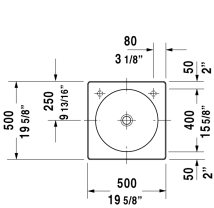

Architec Above-counter basin # 0320500000 / 0320500008 /
0320500009 / 0320500023

< 19 5/8" Inch >

Above-counter basin	Dimension	Weight	Order number
ground, without overflow, with faucet deck, hardware included, 19 5/8" Inch			
Colors			
00 White			
Variant			
☒ without faucet hole	19 5/8" x 19 5/8" Inch	27.3 lb	0320500000
● faucet hole on right side	19 5/8" x 19 5/8" Inch	27.3 lb	0320500008
● faucet hole on left side	19 5/8" x 19 5/8" Inch	27.3 lb	0320500009
● soap dispenser right, faucet hole on left side	19 5/8" x 19 5/8" Inch	27.3 lb	0320500023
Infobox			
Soap dispenser hole Ø 1 3/8" right or left available on request, Max. Ø 2 3/4" for lotion tank approved			
Sanitary ceramics with the special WonderGliss surface finish will remain clean and attractive-looking for a long time to come. When ordering WonderGliss please add a "1" as eleventh digit to the model number.			
Slotted waste for washbasins without overflow	2" Inch	0.9 lb	005038
Suitable products			
Vanity unit wall-mounted 1 pull-out compartment, countertop including one cut-out, for 1 above-counter basin central, 31 1/2" x 21 5/8" Inch	31 1/2" x 21 5/8" Inch		KT6694