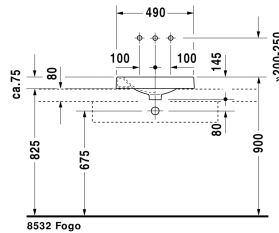

Architec Above-counter basin # 0320500000 / 0320500008 /
0320500009 / 0320500023

< 19 5/8" Inch >

Above-counter basin	Dimension	Weight	Order number
ground, without overflow, with faucet deck, hardware included, 19 5/8" Inch			
Colors			
00 White			
Variant			
☒ without faucet hole	19 5/8" x 19 5/8" Inch	27.3 lb	0320500000
● faucet hole on right side	19 5/8" x 19 5/8" Inch	27.3 lb	0320500008
● faucet hole on left side	19 5/8" x 19 5/8" Inch	27.3 lb	0320500009
● soap dispenser right, faucet hole on left side	19 5/8" x 19 5/8" Inch	27.3 lb	0320500023
Infobox			
Soap dispenser hole Ø 1 3/8" right or left available on request, Max. Ø 2 3/4" for lotion tank approved			
Sanitary ceramics with the special WonderGliss surface finish will remain clean and attractive-looking for a long time to come. When ordering WonderGliss please add a "1" as eleventh digit to the model number.			
Slotted waste for washbasins without overflow	2" Inch	0.9 lb	005038
Suitable products			
Vanity unit wall-mounted 1 pull-out compartment, countertop including one cut-out, for 1 above-counter basin central, 31 1/2" x 21 5/8" Inch	31 1/2" x 21 5/8" Inch		KT6694

All drawings contain the necessary measurements which are subject to standard tolerances. They are stated in inch & mm and are non-binding. Exact measurements, in particular for customized installation scenarios, can only be taken from the finished ceramic piece.