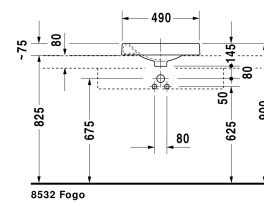

Architec Above-counter basin # 0320500000 / 0320500008 /
0320500009 / 0320500023

< 19 5/8" Inch >

Above-counter basin	Dimension	Weight	Order number
ground, without overflow, with faucet deck, hardware included, 19 5/8" Inch			
Colors			
00 White			
Variant			
☒ without faucet hole	19 5/8" x 19 5/8" Inch	27.3 lb	0320500000
● faucet hole on right side	19 5/8" x 19 5/8" Inch	27.3 lb	0320500008
● faucet hole on left side	19 5/8" x 19 5/8" Inch	27.3 lb	0320500009
● soap dispenser right, faucet hole on left side	19 5/8" x 19 5/8" Inch	27.3 lb	0320500023
Infobox			
Soap dispenser hole Ø 1 3/8" right or left available on request, Max. Ø 2 3/4" for lotion tank approved			
Sanitary ceramics with the special WonderGliss surface finish will remain clean and attractive-looking for a long time to come. When ordering WonderGliss please add a "1" as eleventh digit to the model number.			
Slotted waste for washbasins without overflow	2" Inch	0.9 lb	005038
Suitable products			
Vanity unit wall-mounted 1 pull-out compartment, countertop including one cut-out, for 1 above-counter basin central, 31 1/2" x 21 5/8" Inch	31 1/2" x 21 5/8" Inch		KT6694