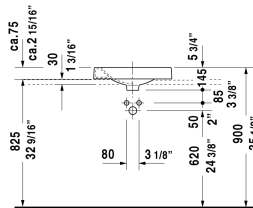

Architec Above-counter basin # 0320500000 / 0320500008 /
0320500009 / 0320500023

< 19 5/8" Inch >

Above-counter basin	Dimension	Weight	Order number
ground, without overflow, with faucet deck, hardware included, 19 5/8" Inch			
Colors			
00 White			
Variant			
☒ without faucet hole	19 5/8" x 19 5/8" Inch	27.3 lb	0320500000
● faucet hole on right side	19 5/8" x 19 5/8" Inch	27.3 lb	0320500008
● faucet hole on left side	19 5/8" x 19 5/8" Inch	27.3 lb	0320500009
● soap dispenser right, faucet hole on left side	19 5/8" x 19 5/8" Inch	27.3 lb	0320500023
Infobox			
Soap dispenser hole Ø 1 3/8" right or left available on request, Max. Ø 2 3/4" for lotion tank approved			
Sanitary ceramics with the special WonderGliss surface finish will remain clean and attractive-looking for a long time to come. When ordering WonderGliss please add a "1" as eleventh digit to the model number.			
Slotted waste for washbasins without overflow	2" Inch	0.9 lb	005038
Suitable products			
Vanity unit wall-mounted 1 pull-out compartment, countertop including one cut-out, for 1 above-counter basin central, 31 1/2" x 21 5/8" Inch	31 1/2" x 21 5/8" Inch		KT6694

All drawings contain the necessary measurements which are subject to standard tolerances. They are stated in inch & mm and are non-binding. Exact measurements, in particular for customized installation scenarios, can only be taken from the finished ceramic piece.