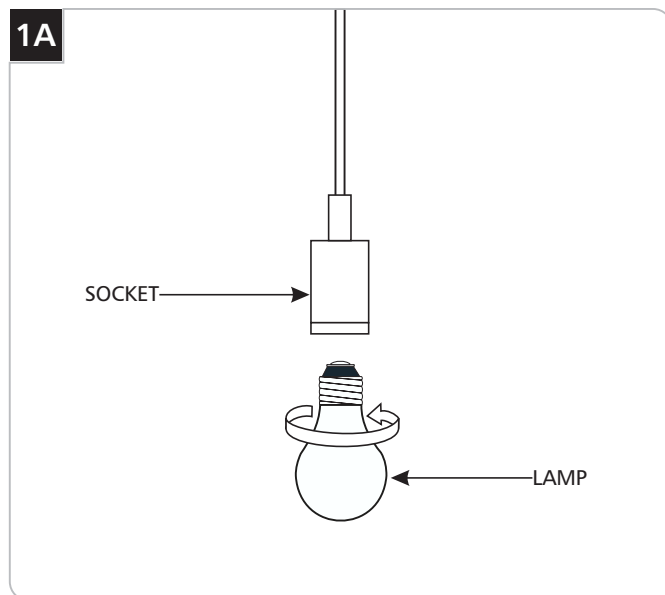

SoCo Pendant

700TDSOCOP_ 1.4

PENDANTS

GENERAL PRODUCT INFORMATION:

This product is suitable for damp locations.

This product can be dimmed with a LED or TRIAC dimmer. Consult lamp manufacturer for additional information.

The fixture cord may be draped, wrapped, or otherwise routed around objects (e.g. pipes, ducts, etc.).

Install the Lamp

CAUTION: To reduce the risk of a burn or electric shock during relamping, disconnect the power to the fixture.