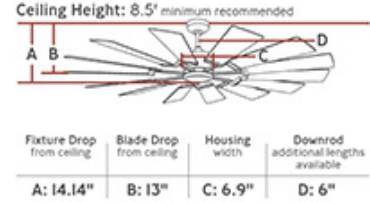

Specification Images:

Collection: Prairie 62
UPC #:014817576726
Finish: Aged Pewter (AGP)
Blade Finish: Light Grey Weathered Oak
Blade Finish 2: Undefined

Dimensions:

Diameter: 62"
Weight: 25.96 lbs.
Reverse Switch: Remote Controlled
Rev. Switch Location: Remote Transmitter
Motor Size: 125.0 X 25.0
Diameter of Housing: 6.9
Light Kit Included: Yes
Remote Included: Hand Remote
Location of Receiver: Canopy
Remote Group(s):

Bulbs:

1 - LED Integrated Array 15w 120v - included

Features:

- Includes a green, energy-efficient DC motor
- A Finishing Cap is included if the light kit is unnecessary.
- ENERGY STAR® Qualified
- This advanced LED technology is carefully designed and selected to consist of the highest quality LED chipsets for superior performance and reliability.
- Remote included for easy operation
- This product complies with TSCA Title VI

Material List:

14 Blade - Wood - Light Grey Weathered Oak
1 Body - Steel - Aged Pewter

Safety Listing:

Safety Listed for Damp Locations
Safety Listed for Damp Locations

Instruction Sheets:

English (14PRR62XXD-ETL-ENG)
French (14PRR62XXD-ETL-CF)