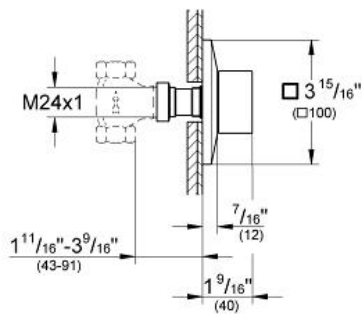

ALLURE BRILLIANT

MODEL # 19797000

Pure Freude
an Wasser

GROHE

GROHE CANADA, INC. | 5900 Avebury Road, Mississauga, Ontario, Canada L5R 3M3
Phone: 905-271-2929 | Fax: 905-271-9494 | info@grohe.ca

Product Description: ALLURE BRILLIANT

Standard Specification:

- Final installation set for:
- **GROHE StarLight** chrome finish
- Adjustable installation depth
- Adjustable installation depth: $1\frac{11}{16}'' - 3\frac{1}{2}''$ (43 - 91mm)
- Metal grip handle
- For use with Volume Control Rough-in Set (35 029) (sold separately)

Applicable Codes & Standards:

- Energy Policy Act of 1992
- ASME A112.18.1/CSA B125.1

Color:

- 19797000 StarLight Chrome