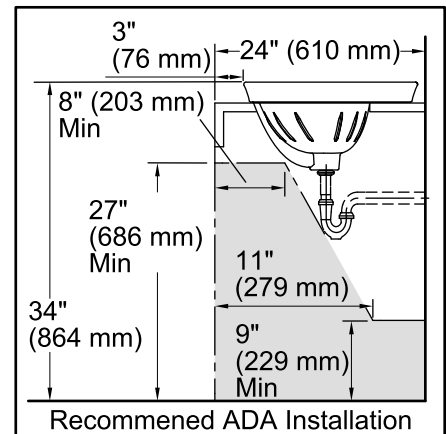

#### Features

- 4-inch center faucet holes.
- Oval basin.
- Overflow drain.
- Coordinates with other products in the Serif collection.

#### Technical Information

All product dimensions are nominal.

Bowl configuration:	Single
Installation:	Drop-in
Bowl area (Only):	Length: 16-7/8" (429 mm) Width: 10-1/8" (257 mm) Water depth: 4-7/8" (124 mm)
Number of deck holes:	3
Faucet hole spacing:	4" (102 mm)
Faucet hole(s):	1-1/4" (32 mm)
Drain hole:	1-3/4" (44 mm)
Template:	1014189-7, required, included