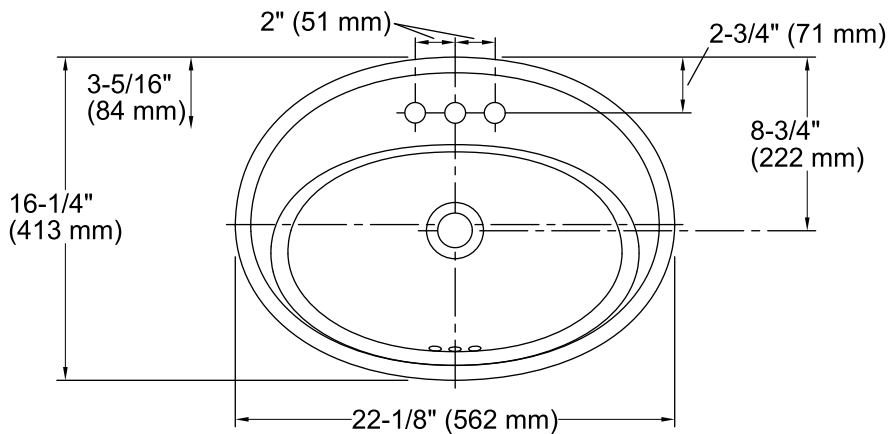

#### Features

- 4-inch center faucet holes.
- Oval basin.
- Overflow drain.
- Coordinates with other products in the Serif collection.

#### Technical Information

All product dimensions are nominal.

Bowl configuration:	Single
Installation:	Drop-in
Bowl area (Only):	Length: 16-7/8" (429 mm) Width: 10-1/8" (257 mm) Water depth: 4-7/8" (124 mm)
Number of deck holes:	3
Faucet hole spacing:	4" (102 mm)
Faucet hole(s):	1-1/4" (32 mm)
Drain hole:	1-3/4" (44 mm)
Template:	1014189-7, required, included