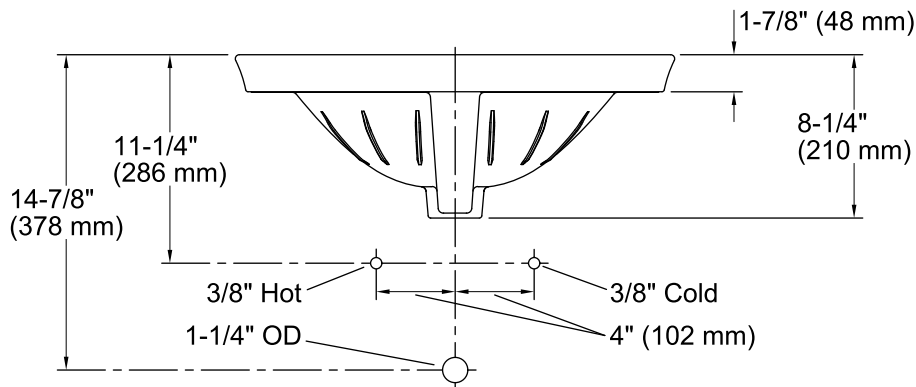

#### Technical Information

All product dimensions are nominal.

Bowl configuration:	Single
Installation:	Drop-in
Bowl area (Only):	Length: 16-7/8" (429 mm) Width: 10-1/8" (257 mm) Water depth: 4-7/8" (124 mm)
Number of deck holes:	3
Faucet hole spacing:	4" (102 mm)
Faucet hole(s):	1-1/4" (32 mm)
Drain hole:	1-3/4" (44 mm)
Template:	1014189-7, required, included